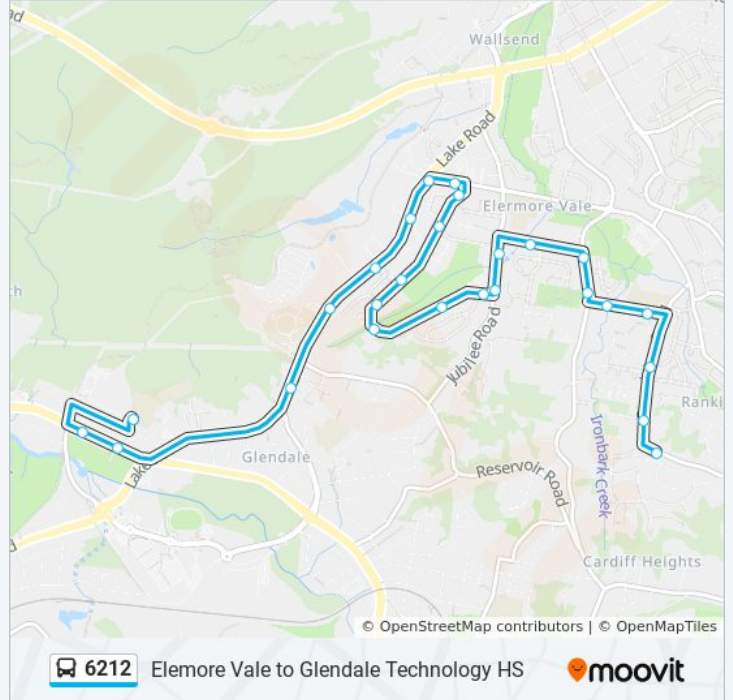

Use the Moovit App to find the closest 6212 bus station near you and find out when is the next 6212 bus arriving.

**Direction: Glendale Tech High**

26 stops

[VIEW LINE SCHEDULE](#)

- Grandview Rd before Clepham St
- Grandview Rd at Grand Valley Way
- Grandview Rd opp Cranbrook Pde
- Smith Rd opp Wallsend South Public School
- Smith Rd after Cardiff Rd
- Elemore Vale Community Hall, Cardiff Rd
- Cardiff Rd at Watkins Rd
- Watkins Rd after Kerry Ave
- Jubilee Rd opp Taurus St
- Jubilee Rd opp Aries Way
- Aries Way before Pisces Ave
- 27 Aries Way
- Aries Way after Leo Cl
- Aries Way at Virgo St
- Aries Way after Virgo St
- Aries Way opp Taurus St
- Aries Way at Aquarius Ave
- Croudace Rd after Aries Way
- Main Rd at Croudace Rd
- 123 Lake Rd
- 24 Lake Rd

**6212 bus Info**

**Direction:** Glendale Tech High

**Stops:** 26

**Trip Duration:** 24 min

**Line Summary:**

Lake Rd opp Wallsend Seventh-Day Adventist Church

Lake Rd before Glendale Dr

Booth Park, Main Rd

Main Rd before Frederick St

Glendale Tech High School Bus Bay, Clare St

6212 bus time schedules and route maps are available in an offline PDF at [moovitapp.com](https://moovitapp.com). Use the [Moovit App](#) to see live bus times, train schedule or subway schedule, and step-by-step directions for all public transit in Sydney.