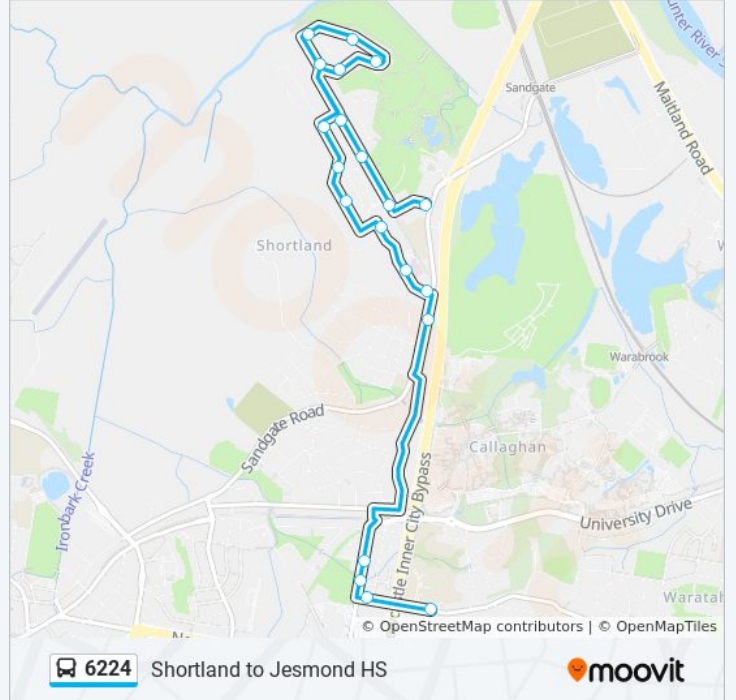

Direction: Callaghan College

20 stops

[VIEW LINE SCHEDULE](#)

- Marton St at Sandgate Rd
- King St before Marton St
- King St opp Cora Pl
- King St before Mort Lane
- Karloo St after Alderson St
- Lyll Park, Long Cres
- 72 Blanch St
- Blanch St after Alderson St
- King St at Karloo St
- Marsden St at Mort Lane
- 54 Marsden St
- Marsden St opp Alister St
- Mawson St at Marton St
- Hunter Valley Private Hospital, Mawson St
- Mawson St at Sandgate Rd
- Sandgate Rd opp Hansen Pl
- Blue Gum Rd opp Goodwin St
- Blue Gum Rd opp Heaton Park
- Janet St before Heaton St
- Callaghan College, Janet St

Direction: Callaghan College

Stops: 20

Trip Duration: 14 min

Line Summary:

6224 bus time schedules and route maps are available in an offline PDF at moovitapp.com. Use the [Moovit App](#) to see live bus times, train schedule or subway schedule, and step-by-step directions for all public transit in Sydney.