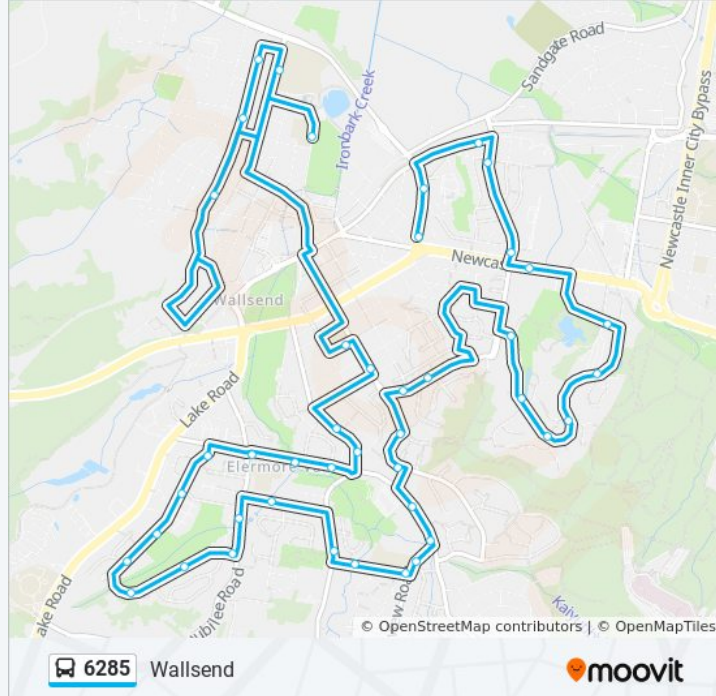

Stops: 43

Trip Duration: 60 min

Line Summary:

Cardiff Rd opp Elernore Vale Community Hall

Smith Rd before Cardiff Rd

Wallsend South Public School, Smith Rd

Wallsend South Public School, Grandview Rd

Croudace Rd at Grandview Rd

Croudace Rd before Garsdale Ave

Cambronne Pde opp Colwyn Cl

Cambronne Pde at Elernore Pde

Cressington Way at Murnin St

Cressington Way Reserve, Cressington Way

Birchgrove Dr at Iranda Gr

Birchgrove Dr opp Wootton Cl

Birchgrove Dr opp Claymore Cl

Birchgrove Dr at Sakonia Cl

Birchgrove Dr opp Coweambah Cl

Victory Pde opp Chalmers Rd

Newcastle Rd before Douglas St

Douglas St at Abbott St

Douglas St at Stapleton St

Cameron St after Douglas St

Wallsend Aged Care Facility, Longworth Ave

Longworth Ave before Newcastle Rd

6285 bus time schedules and route maps are available in an offline PDF at moovitapp.com. Use the [Moovit App](#) to see live bus times, train schedule or subway schedule, and step-by-step directions for all public transit in Sydney.