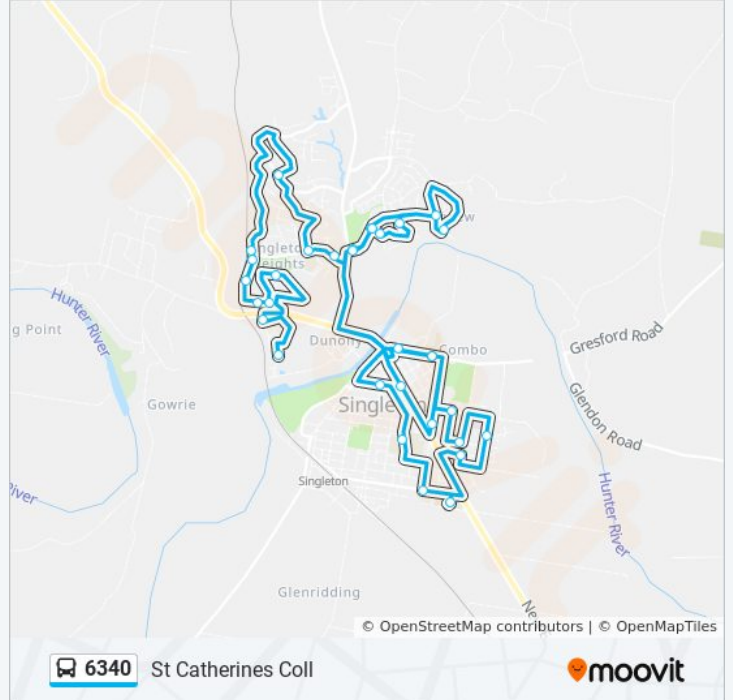

Acacia Cct before Bridgman Rd

Singleton Public Library, Queen St

St Catherine's Catholic College, Queen St

Dangar Rd opp Brisbane St (Hail & Ride)

Howe St before Boonal St

Carroll St at Springdale Dr (Hail & Ride)

Boonal St at Kennedy St (Hail & Ride)

Australian Christian College Singleton

Kelso St opp Orchard Ave

King Street Public School, King St

Singleton Public School, Elizabeth St

St Catherine's Catholic College, Queen St

6340 bus time schedules and route maps are available in an offline PDF at moovitapp.com. Use the [Moovit App](#) to see live bus times, train schedule or subway schedule, and step-by-step directions for all public transit in Sydney.

[About Moovit](#) · [MaaS Solutions](#) · [Supported Countries](#) · [Mooviter Community](#)

© 2024 Moovit - All Rights Reserved

Check Live Arrival Times