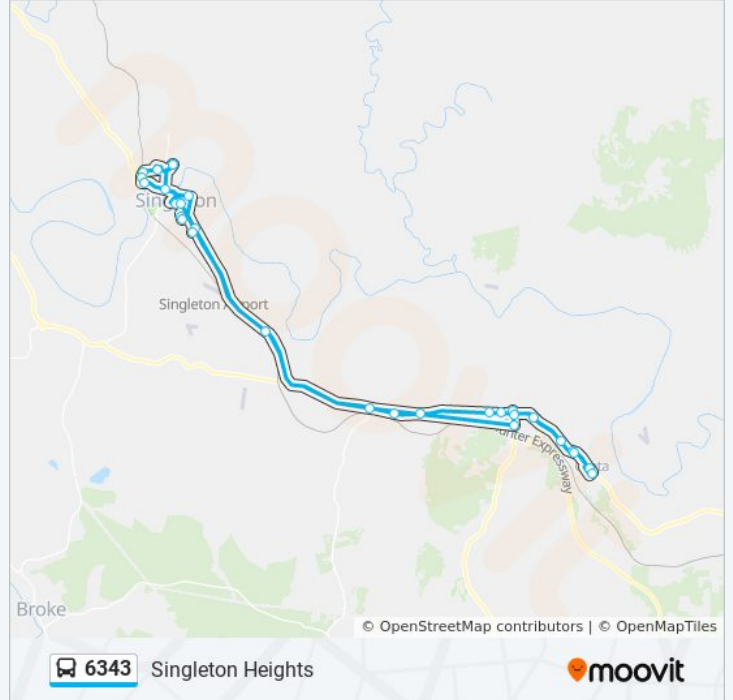

Direction: Singleton Heights

33 stops

[VIEW LINE SCHEDULE](#)

- Singleton Heights Public School, Blaxland Ave
- Acacia Cct opp Burbank Cres
- Burbank Cres at Acacia Cct
- George St at Kent St
- Singleton Public School, Elizabeth St
- St Catherine's Catholic College, Queen St
- Australian Christian College Singleton
- Singleton High School, King St
- King Street Public School, King St
- George St opp Hunter TAFE
- Maitland Rd opp Kelso St (Hail & Ride)
- New England Hwy opp Mitchell Line Of Rd
- New England Hwy opp Belford St (Hail & Ride)
- New England Hwy before Kirkton Rd (Hail & Ride)
- New England Hwy opp Branxton Rest Area (Hail & Ride)
- New England Hwy at Wentworth Cl
- John Rose Oval, John Rose Ave
- New England Hwy opp 2013 (Hail & Ride)
- New England Hwy at Oxford St
- High St at Hunter St
- Nelson St at High St

6343 bus Time Schedule

Singleton Heights Route Timetable:

Sunday	Not Operational
Monday	3:15 PM
Tuesday	3:15 PM
Wednesday	3:15 PM
Thursday	3:15 PM
Friday	Not Operational
Saturday	Not Operational

6343 bus Info

Direction: Singleton Heights

Stops: 33

Trip Duration: 115 min

Line Summary:

New England Hwy opp Oxford St
Branxton War Memorial Baths, New England Hwy
Clift St after Maitland St
Bridge St at Fleet St
New England Hwy at McDouall St (Hail & Ride)
New England Hwy opp 3809
George St after Elizabeth St
New England Hwy at Bridgman Rd
Gowrie Park, White Ave
Blaxland Ave opp Northcott Ave
Blaxland Ave opp Alroy Park
Blaxland Ave opp Singleton Heights Public School