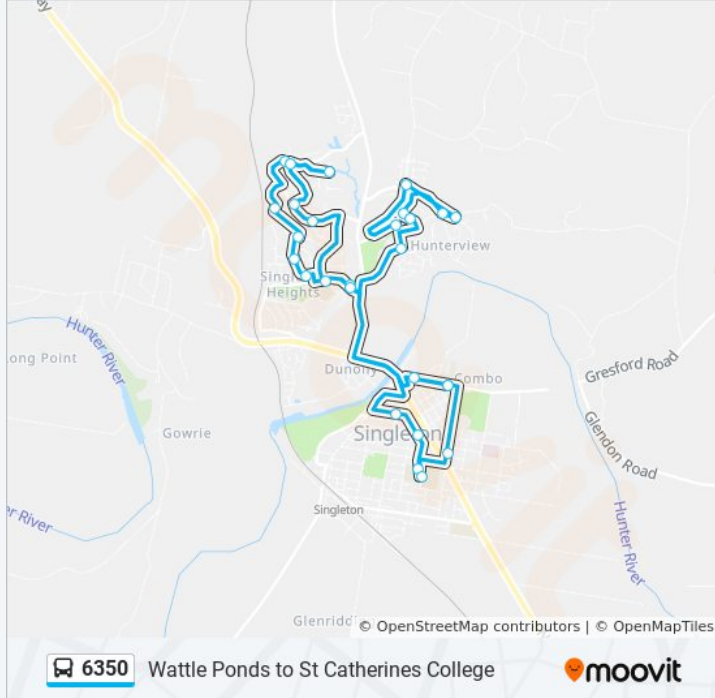

### Direction: St Catherines Coll

27 stops

[VIEW LINE SCHEDULE](#)

- Monterey Rd at Casey Dr (Hail & Ride)
- Wattle Ponds Rd at Glass Pde
- Graham Ave at Casey Dr (Hail & Ride)
- Casey Dr at Dominion Ave (Hail & Ride)
- Casey Dr at Woodside Ave
- Woodside Ave at Nelson Dr
- Acacia Cct opp Casey Dr
- Singleton Public Library, Queen St
- St Catherine's Catholic College, Queen St
- Boundary St opp High St
- Singleton High School, King St
- King Street Public School, King St
- Bourke St at William St (Hail & Ride)
- Singleton Public School, Elizabeth St
- Blaxland Ave opp Uniting Elizabeth Gates  
Singleton
- Singleton Heights Public School, Blaxland Ave
- Cunningham Pde before Forest Ave (Hail & Ride)
- Cunningham Pde after Wakehurst Cres (Hail & Ride)
- D'Arbon Ave opp Cunningham Pde (Hail & Ride)
- Lachlan Ave at Muller PI (Hail & Ride)

### 6350 bus Info

**Direction:** St Catherines Coll

**Stops:** 27

**Trip Duration:** 64 min

**Line Summary:**

Gardner Cct at McMahon Way (Hail & Ride)

Nicholas Conoly Dr opp Dargin Cl (Hail & Ride)

Gardner Cct at Robinson Way (Hail & Ride)

Robinson Way at Gardner Cct

Gardner Cct opp Lloyd Jones Dr

Uniting Elizabeth Gates Singleton, Blaxland Ave

St Catherine's Catholic College, Queen St

6350 bus time schedules and route maps are available in an offline PDF at [moovitapp.com](https://moovitapp.com). Use the [Moovit App](#) to see live bus times, train schedule or subway schedule, and step-by-step directions for all public transit in Sydney.

## Check Live Arrival Times