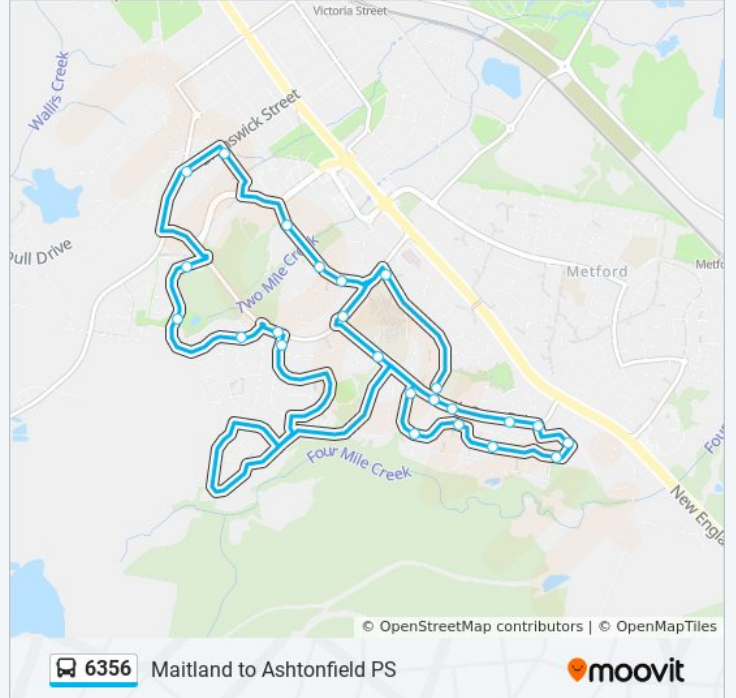

Direction: Ashtonfield PS

24 stops

[VIEW LINE SCHEDULE](#)

Norfolk St at Chisholm Rd
Stronach Ave opp Sylvan Cres
Stronach Ave at Martin Cl
Stronach Ave opp Green Hills Shopping Centre
Brisbane St after Perth Ave
Brunswick St at Richardson St
Worcester Dr opp Springbok Cres (Hail & Ride)
Worcester Dr after Parl St
Worcester Dr at Beaufort Cct
Chisholm Rd after Worcester Dr
Galway Bay Dr after Chisholm Rd
Airlie St after South Seas Dr
Airlie St after Palm Cl
Airlie St after Raratonga Cl
Pacific Cres opp Holmes St
Lord Howe Dr at Bounty Cl
Malay St after Lord Howe Dr
Pacific Cres at South Seas Dr
South Seas Dr before Airlie St
South Seas Dr opp Adele Cres
South Seas Dr opp Norfolk St
South Seas Dr opp Hunter Valley Grammar

Direction: Ashtonfield PS

Stops: 24

Trip Duration: 28 min

Line Summary:

School

Chisholm Rd before Kilkenny Cct

Ashtonfield Public School, Norfolk St

6356 bus time schedules and route maps are available in an offline PDF at moovitapp.com. Use the [Moovit App](#) to see live bus times, train schedule or subway schedule, and step-by-step directions for all public transit in Sydney.