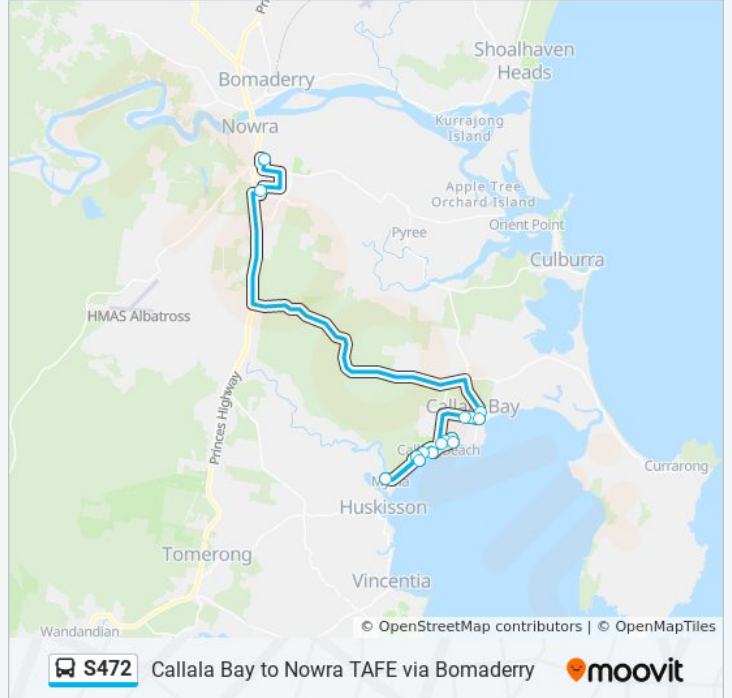

S472

Callala Bay to Nowra TAFE via Bomaderry

[View In Website Mode](#)

The S472 bus line (Callala Bay to Nowra TAFE via Bomaderry) has 2 routes. For regular weekdays, their operation hours are:

(1) Callala Beach: 2:50 PM(2) Illaroo Road PS: 7:35 AM

Use the Moovit App to find the closest S472 bus station near you and find out when is the next S472 bus arriving.

Direction: Callala Beach

15 stops

[VIEW LINE SCHEDULE](#)

Nowra East Public School, Jervis St
St John The Evangelist Catholic High School
Callala Bay Rd at Sydney Ave
Lackersteen St at Emmett St
Emmett St opp Callala Bay Shops
Callala Bay Public School, Emmett St
Watts Rd after Callala Beach Rd
Watts Rd opp Lewis Rd
Watts Rd after Roskell Rd
Watts Rd at Lennox Rd
Callala Beach Post Office, Parkes Cres
Queen Mary St at Centre St
Queen Mary St before Sir Henry Cres
Catherine St opp Myola Rd
Sir Henry Cres at Quay Rd

S472 bus Time Schedule

Callala Beach Route Timetable:

Sunday	Not Operational
Monday	2:50 PM
Tuesday	2:50 PM
Wednesday	2:50 PM
Thursday	2:50 PM
Friday	2:50 PM
Saturday	Not Operational

S472 bus Info

Direction: Callala Beach

Stops: 15

Trip Duration: 68 min

Line Summary:

Direction: Illaroo Road PS

10 stops

[VIEW LINE SCHEDULE](#)

- Callala Bay Public School, Emmett St
- Mayfield Rd at Culburra Rd
- Shoalhaven High School, Park Rd
- St John The Evangelist Catholic High School
- Shoalhaven River College, Mattes Way
- Bomaderry Station
- Bomaderry High School, Cambewarra Rd
- Nowra Anglican College
- Nowra TAFE, Princes Hwy
- Illaroo Rd opp Illaroo Road Public School