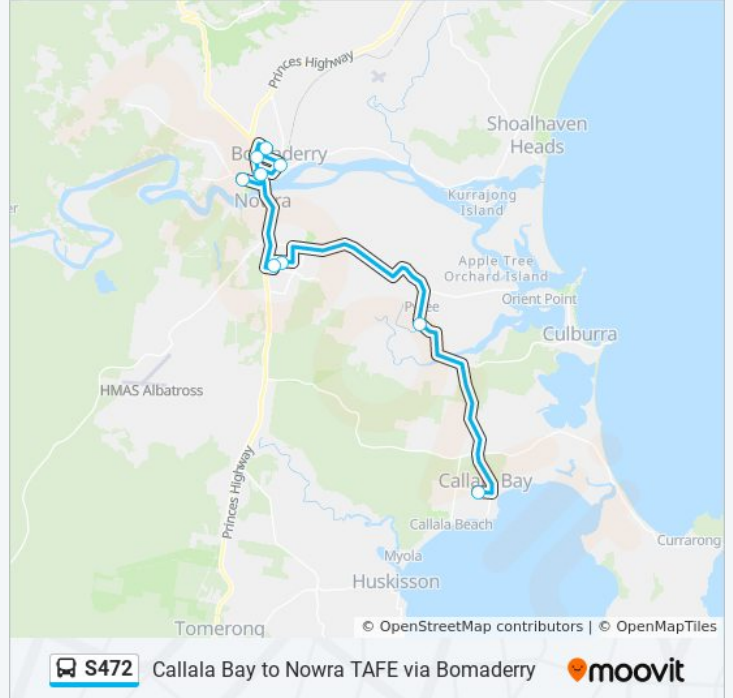

S472 bus time schedules and route maps are available in an offline PDF at moovitapp.com. Use the [Moovit App](#) to see live bus times, train schedule or subway schedule, and step-by-step directions for all public transit in Sydney.

[About Moovit](#) • [MaaS Solutions](#) • [Supported Countries](#) • [Mooviter Community](#)

© 2023 Moovit - All Rights Reserved

Check Live Arrival Times