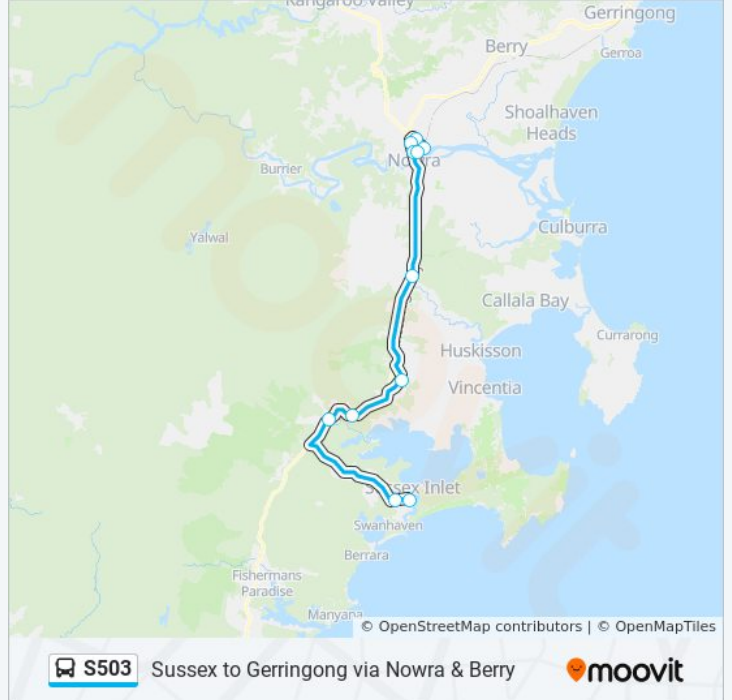

## Direction: Berry PS

11 stops

[VIEW LINE SCHEDULE](#)

Sussex Inlet Rd opp Ellmoos Ave

Sussex Inlet Rd opp The Springs Rd

Wandean Rd before Princes Hwy

Bewong Rest Area, Princes Hwy

Tomerong Public School, Hawken Rd

Princes Hwy at Parma Rd

Nowra Anglican College

Nowra TAFE, Princes Hwy

Beinda St after Bolong Rd

Bomaderry Station

Bomaderry High School, Cambewarra Rd

## S503 bus Time Schedule

Berry PS Route Timetable:

Sunday	Not Operational
Monday	7:30 AM
Tuesday	7:30 AM
Wednesday	7:30 AM
Thursday	7:30 AM
Friday	Not Operational
Saturday	Not Operational

## S503 bus Info

**Direction:** Berry PS

**Stops:** 11

**Trip Duration:** 65 min

**Line Summary:**

**Direction: Nowrabomaderryschools**

7 stops

[VIEW LINE SCHEDULE](#)