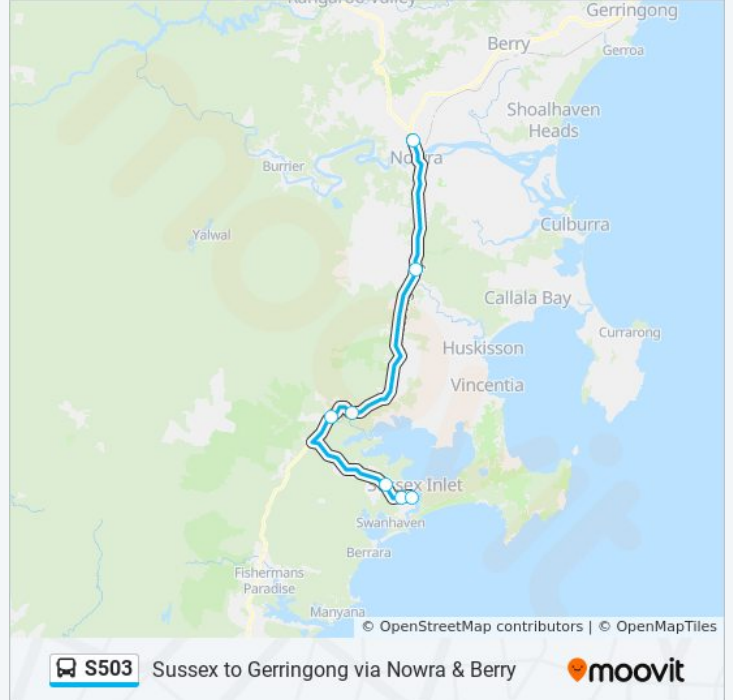

## S503 bus Info

**Direction:** Berry PS

**Stops:** 11

**Trip Duration:** 65 min

**Line Summary:**

**Direction: Nowrabomaderryschools**

7 stops

[VIEW LINE SCHEDULE](#)

**S503 bus Time Schedule**

Nowrabomaderryschools Route Timetable:

Sunday	Not Operational
Monday	3:15 PM
Tuesday	3:15 PM
Wednesday	3:15 PM
Thursday	3:15 PM
Friday	Not Operational
Saturday	Not Operational

**S503 bus Info**

**Direction:** Nowrabomaderryschools

**Stops:** 7

**Trip Duration:** 60 min

**Line Summary:**

S503 bus time schedules and route maps are available in an offline PDF at [moovitapp.com](https://moovitapp.com). Use the [Moovit App](#) to see live bus times, train schedule or subway schedule, and step-by-step directions for all public transit in Sydney.