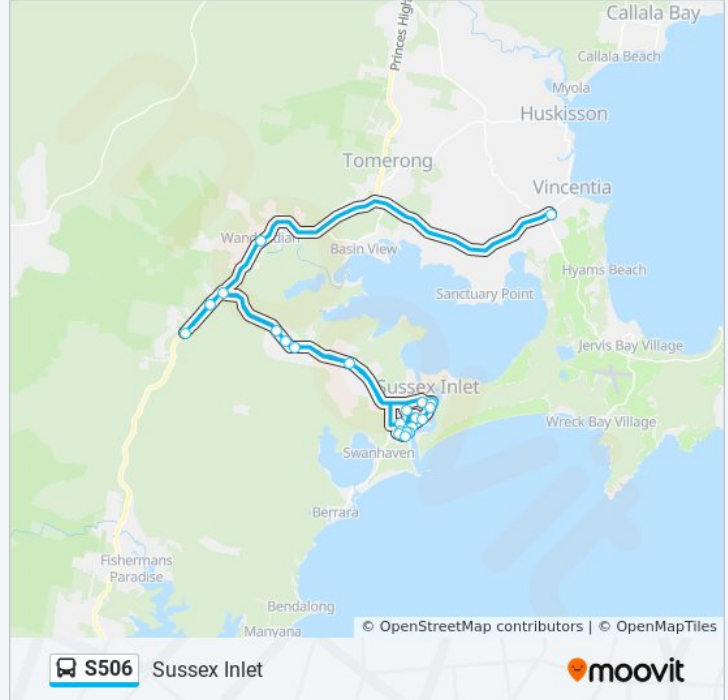

Direction: Sussex Inlet

24 stops

[VIEW LINE SCHEDULE](#)

Vincentia High School

Wandean Rd before Princes Hwy

3090 Princes Hwy

Sussex Inlet Rd after Old Berrara Rd

409 Sussex Inlet Rd

S506 bus Info

Direction: Sussex Inlet

Stops: 24

Trip Duration: 75 min

Line Summary:

Sussex Inlet, Highway Interchange

3300 Princess Hwy

Direction: Sussex Inlet PS

52 stops

[VIEW LINE SCHEDULE](#)

- Sussex Inlet Rd after Jacobs Dr
- Sussex Inlet Rd at Cater Cr
- Government Rd at Thomson St
- Lakehaven Dr at Driftwood Ave
- Lakehaven Dr at Beachcomber Ave
- Lakehaven Dr at Boatharbour Dr
- Boatharbour Dr opp Wildwood Ave
- Boatharbour Dr opp Voyager Ave
- Boatharbour Dr at Pacificana Dr
- Government Rd after Lakehaven Dr
- Iverison Rd after Glanville Rd
- Iverison Rd before Sussex Rd
- Sussex Rd before Lyons Rd
- Lyons Rd before Phillip St
- Lyons Rd opp Phillip St
- Lyons Rd opp Ethel Ave
- River Rd at Ray St
- River Rd at Thora St

Direction: Sussex Inlet PS

Stops: 52

Trip Duration: 108 min

Line Summary:

Ellmoos Ave after Nelson Rd

Ellmoos Ave before Sandpiper Way

Jacobs Dr at Sandpiper Way

1002 Sussex Inlet Rd