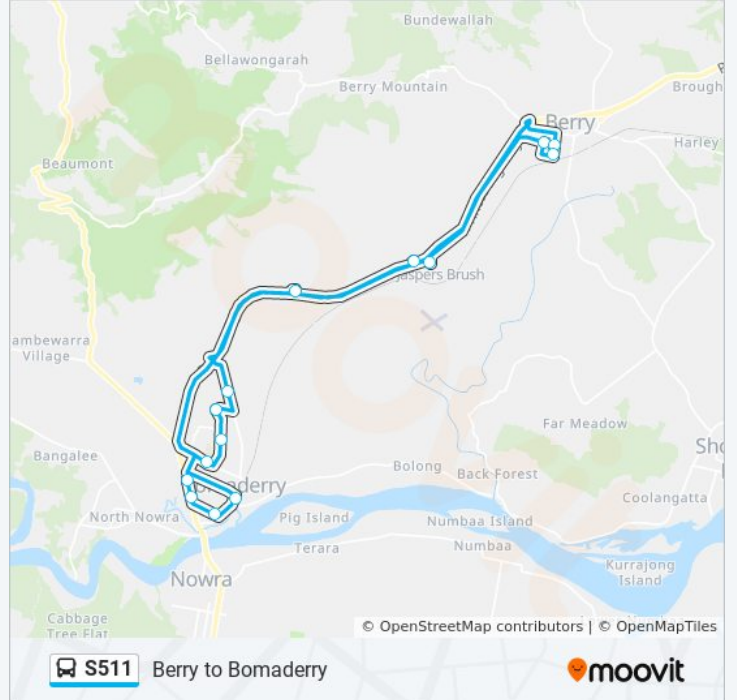

S511 bus time schedules and route maps are available in an offline PDF at moovitapp.com. Use the [Moovit App](#) to see live bus times, train schedule or subway schedule, and step-by-step directions for all public transit in Sydney.

[About Moovit](#) • [MaaS Solutions](#) • [Supported Countries](#) • [Mooviter Community](#)

© 2024 Moovit - All Rights Reserved

Check Live Arrival Times