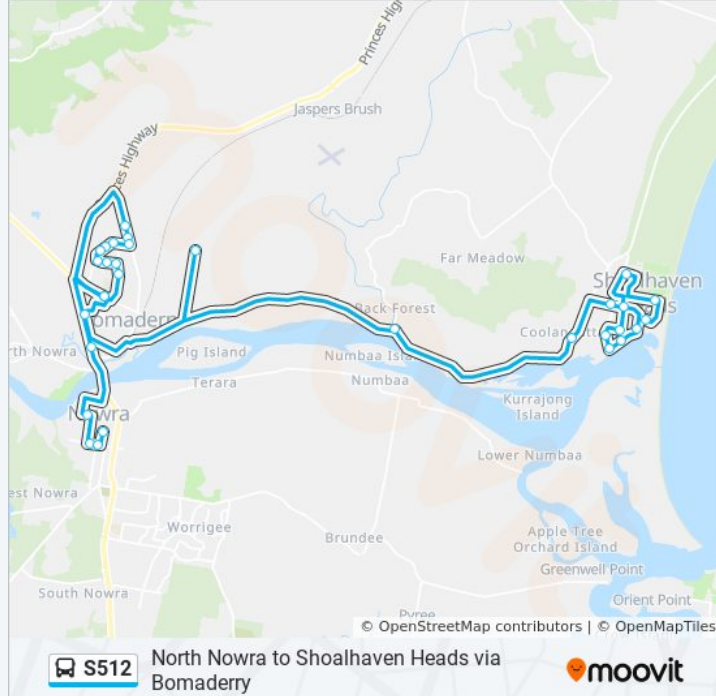

Golden Hill Ave at Silver Spur Cl

Ravenscliffe Rd after Golden Hill Ave

Jerry Bailey Rd at Renown Ave

River Rd before Renown Ave

Bolt St at McIntosh St

Shoalhaven Heads Bowling Club, Shoalhaven Heads Rd

Nowra Bus Terminal, Stewart Pl - Stand 1

Stops: 22

Trip Duration: 80 min

Line Summary:

Yurunga Dr at Hoskin St

North Nowra Public School, Page Ave

Illaroo Road Public School, Illaroo Rd

Nowra High School, Moss St

Direction: Shoalhaven Heads

31 stops

[VIEW LINE SCHEDULE](#)

Nowra Bus Terminal, Stewart Pl - Stand 1

Nowra Public School, Plunkett St

Nowra Public School, Plunkett St

St Michael's Primary School, North St

Shoalhaven River College, Princes Hwy

Jerry Bailey Rd at Renown Ave

Jerry Bailey Rd opp Hay Ave

River Rd before Renown Ave

Bolt St at McIntosh St

Towers Rd at Boyd St

Scott St opp Throsby St

Shoalhaven Heads Rd at David Berry St

S512 bus time schedules and route maps are available in an offline PDF at moovitapp.com. Use the [Moovit App](#) to see live bus times, train schedule or subway schedule, and step-by-step directions for all public transit in Sydney.