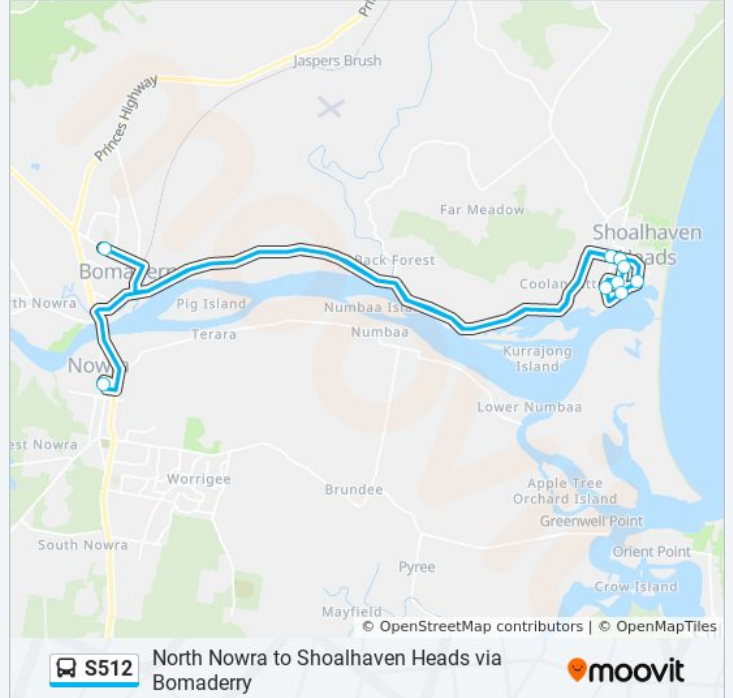

Golden Hill Ave at Silver Spur Cl

Ravenscliffe Rd after Golden Hill Ave

Jerry Bailey Rd at Renown Ave

River Rd before Renown Ave

Bolt St at McIntosh St

Shoalhaven Heads Bowling Club, Shoalhaven Heads Rd

Nowra Bus Terminal, Stewart Pl - Stand 1

S512 bus Info

Direction: Nowra

Stops: 9

Trip Duration: 52 min

Line Summary:

Direction: Nowra HS

22 stops

[VIEW LINE SCHEDULE](#)

Stops: 22

Trip Duration: 80 min

Line Summary:

Yurunga Dr at Hoskin St

North Nowra Public School, Page Ave

Illaroo Road Public School, Illaroo Rd

Nowra High School, Moss St

Direction: Shoalhaven Heads

31 stops

[VIEW LINE SCHEDULE](#)

Nowra Bus Terminal, Stewart Pl - Stand 1

Nowra Public School, Plunkett St

Nowra Public School, Plunkett St

St Michael's Primary School, North St

Shoalhaven River College, Princes Hwy