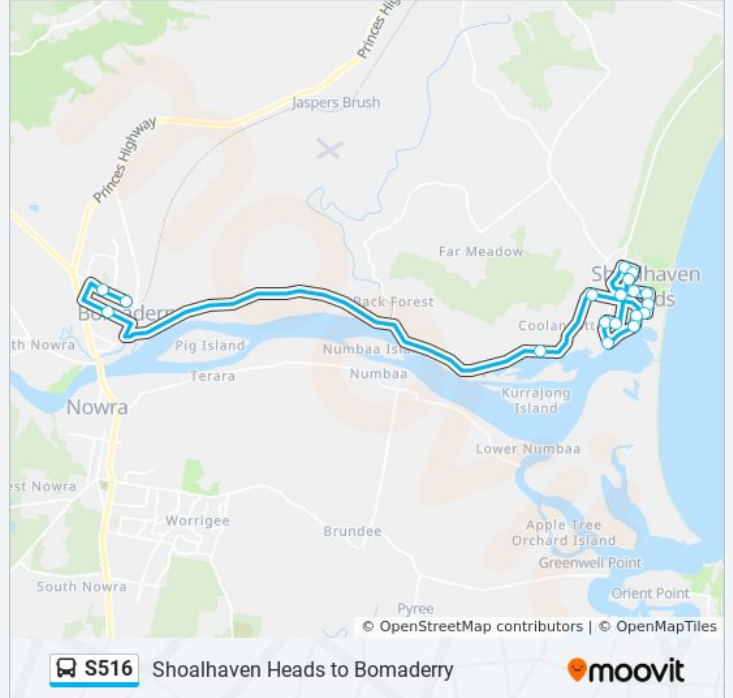

Direction: Bomaderry PS

18 stops

[VIEW LINE SCHEDULE](#)

- Bolt St after Shoalhaven Heads Rd
- River Rd opp Bolt St
- River Rd at Hay Ave
- Jerry Bailey Rd opp Ravenscliffe Rd
- Ravenscliffe Rd before Golden Hill Ave
- Explorer Bvd at Wells Pl
- Towers Rd at Boyd St
- Oval Dr at Nimrod St
- Oval Dr opp Amundsen Ave
- Scott St at Bass Rd
- Scott St after Aspinall St
- Woolstencraft St at Wagin St
- Shoalhaven Heads Rd at David Berry St
- Shoalhaven Heads Rd before Bolong Rd
- 1221 Bolong Rd
- Bunberra St after Brinawarr St
- Bomaderry High School, Cambewarra Rd
- Bomaderry Public School, Cambewarra Rd

Direction: Bomaderry PS

Stops: 18

Trip Duration: 42 min

Line Summary:

Direction: Shoalhaven Heads

32 stops

[VIEW LINE SCHEDULE](#)

Shoalhaven High School, Park Rd

Meroo Rd at Mulgen Cres

Meroo Rd opp Victa Way

Meroo Rd opp Concorde Way

Samuel St opp Rodney Pl

Alfred St before Neale Pl

Alfred St opp Lillian Pl

Edwards Ave opp Harbour Bvd

Jasmine Dr before Lyndhurst Dr

Woolstencraft St at Wagin St

Woolstencraft St opp Shoalhaven Heads Post Office

River Rd after Renown Ave

S516 bus time schedules and route maps are available in an offline PDF at moovitapp.com. Use the [Moovit App](#) to see live bus times, train schedule or subway schedule, and step-by-step directions for all public transit in Sydney.