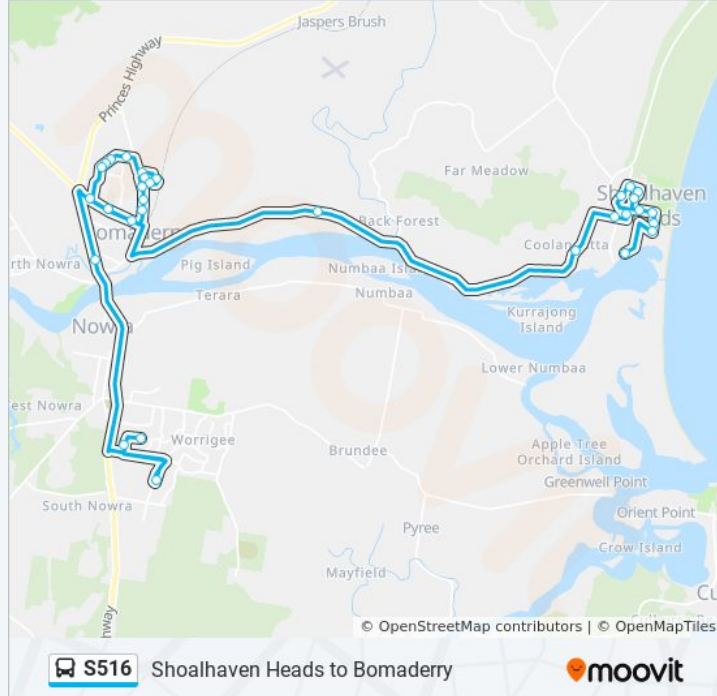

Bomaderry High School, Cambewarra Rd

Bolong Rd at Jennings Lane

1335 Bolong Rd

Tall Timbers Caravan Park, Shoalhaven Heads Rd

Explorer Bvd at Wells Pl

Scott St before Discovery Pl

Towers Rd at Boyd St

Oval Dr at Nimrod St

Oval Dr opp Amundsen Ave

Scott St at Bass Rd

Scott St after Aspinall St

Woolstencraft St at Wagin St

Woolstencraft St opp Shoalhaven Heads Post Office

River Rd after Renown Ave

S516 bus time schedules and route maps are available in an offline PDF at moovitapp.com. Use the [Moovit App](#) to see live bus times, train schedule or subway schedule, and step-by-step directions for all public transit in Sydney.

[About Moovit](#) • [MaaS Solutions](#) • [Supported Countries](#) • [Mooviter Community](#)

© 2024 Moovit - All Rights Reserved

Check Live Arrival Times