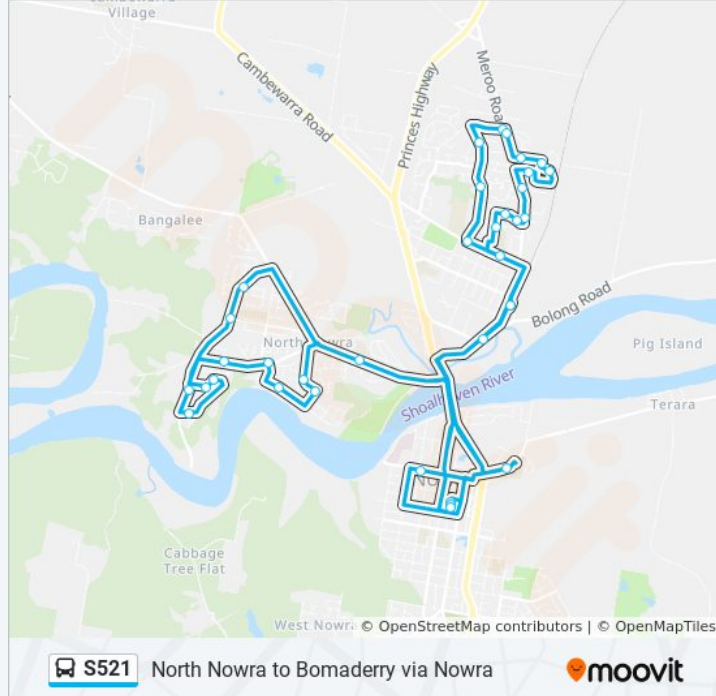

Direction: Illaroo Rd

Stops: 19

Trip Duration: 56 min

Line Summary:

Direction: Nowra Schools

35 stops

[VIEW LINE SCHEDULE](#)

- Nowra Bus Terminal, Stewart PI
- Pitt St at Blue Gum Way
- Pitt St at Page Ave
- Rock Hill Rd at Shadel St
- Yurunga Dr at Richard PI
- Hoskin St at Lucas St
- Lucas St at Harrison St
- McMahons Rd before Coniston CI
- McMahons Rd opp Jarman St
- Yurunga Dr at Gleneagle Pde
- Gunyuma Cres at Hansons Rd
- Hansons Rd at Ilinga CI
- Illaroo Road Public School, Illaroo Rd
- Nowra Bus Terminal, Stewart PI - Stand 2
- Bomaderry Station
- Cambewarra Rd opp Lyndhurst Dr
- David Place Shops, Lyndhurst Dr
- Lyndhurst Dr opp Wilari CI

Direction: Nowra Schools

Stops: 35

Trip Duration: 106 min

Line Summary:

Jasmine Dr at Meroo Rd

Meroo Rd at Banool Cct

Edwards Ave at Harbour Blvd

Samuel St at Edwards Ave

Alfred St at Lillian Pl

Samuel St at Rodney Pl

Meroo Rd at Concorde Way

Meroo Rd at Gesham Way

Leonard St at Ritchie St

Leonard St at Shirley St

Ritchie St at Sampson Cres

Bomaderry Public School, Cambewarra Rd

Bomaderry Station

Bomaderry Oval, Bolong Rd

Nowra High School, Moss St

St Michael's Primary School, North St

Nowra Bus Terminal, Stewart Pl - Stand 1

S521 bus time schedules and route maps are available in an offline PDF at moovitapp.com. Use the [Moovit App](#) to see live bus times, train schedule or subway schedule, and step-by-step directions for all public transit in Sydney.