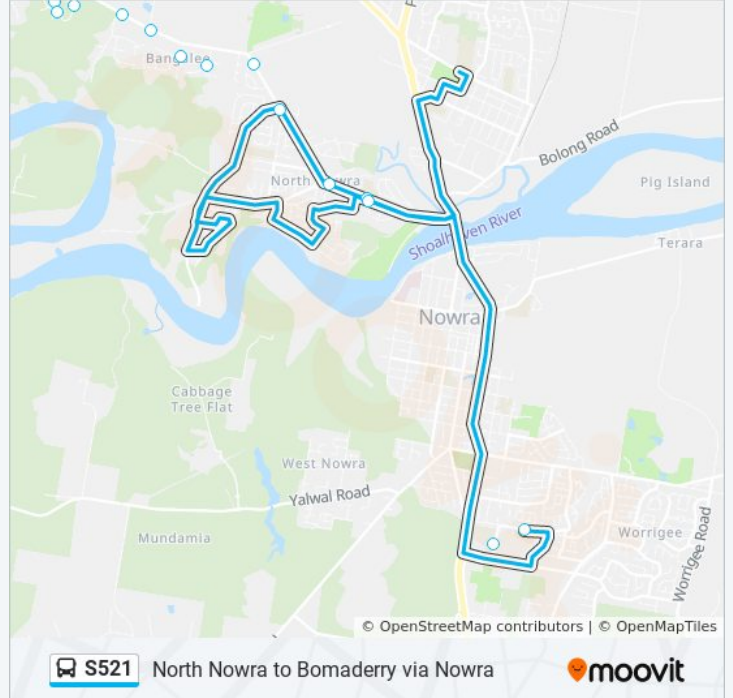

Use the Moovit App to find the closest S521 bus station near you and find out when is the next S521 bus arriving.

Direction: Illaroo Rd

19 stops

[VIEW LINE SCHEDULE](#)

- Shoalhaven High School, Park Rd
- St John The Evangelist Catholic High School
- Illaroo Rd opp Illaroo Road Public School
- Illaroo Rd before McMahons Rd
- Illaroo Road Public School, Illaroo Rd
- Illaroo Rd at Pitt St
- Illaroo Rd at Chittick Ave
- Moondara Dr at Bimbimbie Ave
- Bimbimbie Ave opp Warrah Rd
- Illaroo Rd opp Hockeys Lane
- Illaroo Rd at Gypsy Point Rd
- 633 Illaroo Rd
- Koloona Dr opp Yanderra Rd
- Tallimba Rd after Jarara Pl
- Tallimba Rd at Sandstone Pl
- Hickory Cres after Talliba Rd
- 15 Hickory Cres
- Hickory Cres at Tallimba Rd
- Tapitallee Rd at Illaroo Rd

S521 bus Time Schedule

Illaroo Rd Route Timetable:

Sunday	Not Operational
Monday	2:13 PM - 2:55 PM
Tuesday	2:55 PM
Wednesday	2:55 PM
Thursday	2:55 PM
Friday	Not Operational
Saturday	Not Operational

S521 bus Info

Direction: Illaroo Rd

Stops: 19

Trip Duration: 56 min

Line Summary:

Direction: Nowra Schools

35 stops

[VIEW LINE SCHEDULE](#)

- Nowra Bus Terminal, Stewart PI
- Pitt St at Blue Gum Way
- Pitt St at Page Ave
- Rock Hill Rd at Shadel St
- Yurunga Dr at Richard PI
- Hoskin St at Lucas St
- Lucas St at Harrison St
- McMahons Rd before Coniston CI
- McMahons Rd opp Jarman St
- Yurunga Dr at Gleneagle Pde
- Gunyuma Cres at Hansons Rd
- Hansons Rd at Ilinga CI
- Illaroo Road Public School, Illaroo Rd
- Nowra Bus Terminal, Stewart PI - Stand 2
- Bomaderry Station
- Cambewarra Rd opp Lyndhurst Dr
- David Place Shops, Lyndhurst Dr
- Lyndhurst Dr opp Wilari CI

Direction: Nowra Schools

Stops: 35

Trip Duration: 106 min

Line Summary:

Jasmine Dr at Meroo Rd

Meroo Rd at Banool Cct

Edwards Ave at Harbour Blvd

Samuel St at Edwards Ave