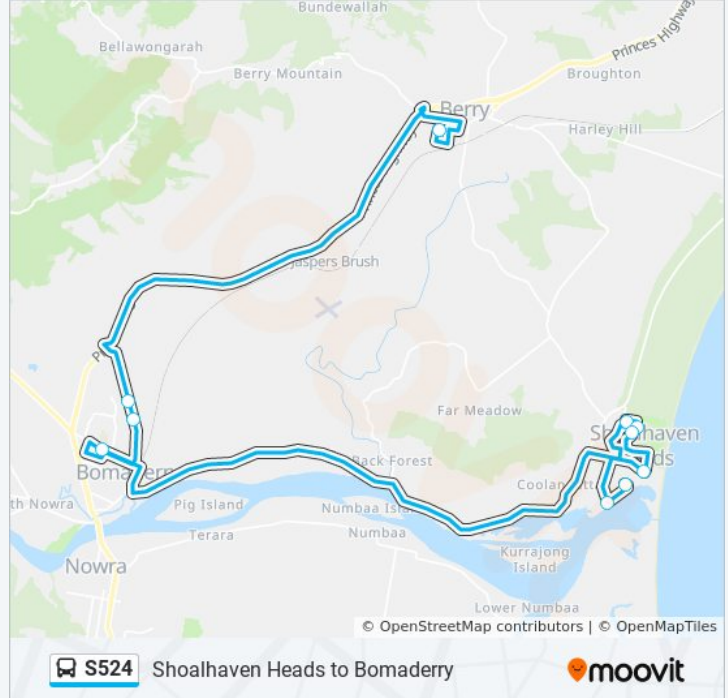

Use the Moovit App to find the closest S524 bus station near you and find out when is the next S524 bus arriving.

Direction: Berry PS

10 stops

[VIEW LINE SCHEDULE](#)

Shoalhaven Heads Public School, Ravenscliffe Rd

River Rd at Hay Ave

Shoalhaven Heads Post Office, Shoalhaven Heads Rd

Pepper Reserve, Oval Dr

McLay Ave opp Heard Ave

Boyd St after Lovegrove St

Bomaderry High School, Cambewarra Rd

Meroo Rd opp Samuel St

Meroo Rd opp Banool Cct

S524 bus Info

Direction: Berry PS

Stops: 10

Trip Duration: 57 min

Line Summary:

Direction: Shoalhaven Heads PS

25 stops

[VIEW LINE SCHEDULE](#)

S524 bus Info

Direction: Shoalhaven Heads PS

Stops: 25

Trip Duration: 73 min

Line Summary:

Towers Rd at Boyd St

Lovegrove St before McLay Ave

McLay Ave opp Heard Ave