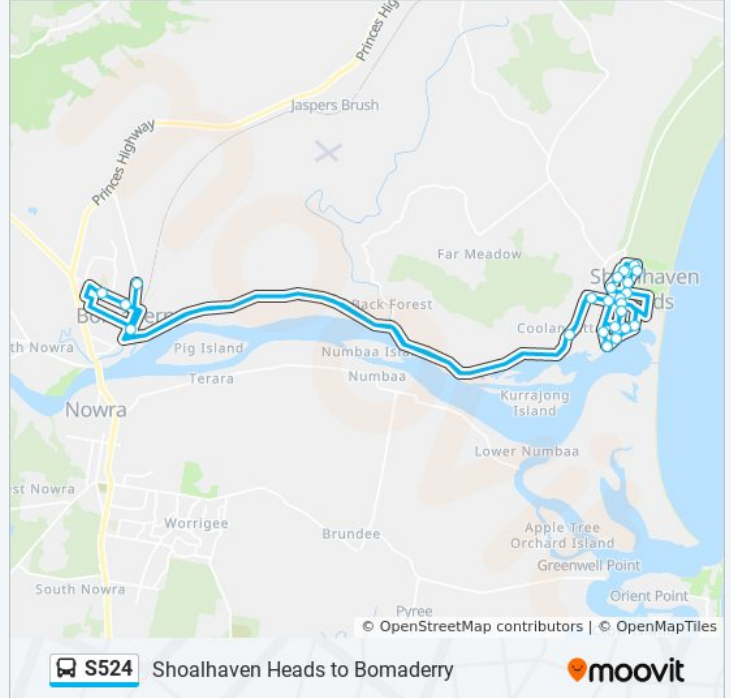

Use the Moovit App to find the closest S524 bus station near you and find out when is the next S524 bus arriving.

Direction: Berry PS

10 stops

[VIEW LINE SCHEDULE](#)

Shoalhaven Heads Public School, Ravenscliffe Rd

S524 bus Info

Direction: Berry PS

Stops: 10

Trip Duration: 57 min

Line Summary:

Direction: Shoalhaven Heads PS

25 stops

[VIEW LINE SCHEDULE](#)

S524 bus Info

Direction: Shoalhaven Heads PS

Stops: 25

Trip Duration: 73 min

Line Summary:

Towers Rd at Boyd St

Lovegrove St before McLay Ave

McLay Ave opp Heard Ave

Oval Dr opp Amundsen Ave

Scott St at Oval Dr

River Rd at Hay Ave

Golden Hill Ave at Silver Spur Cl

Shoalhaven Heads Public School, Ravenscliffe Rd

S524 bus time schedules and route maps are available in an offline PDF at moovitapp.com. Use the [Moovit App](#) to see live bus times, train schedule or subway schedule, and step-by-step directions for all public transit in Sydney.