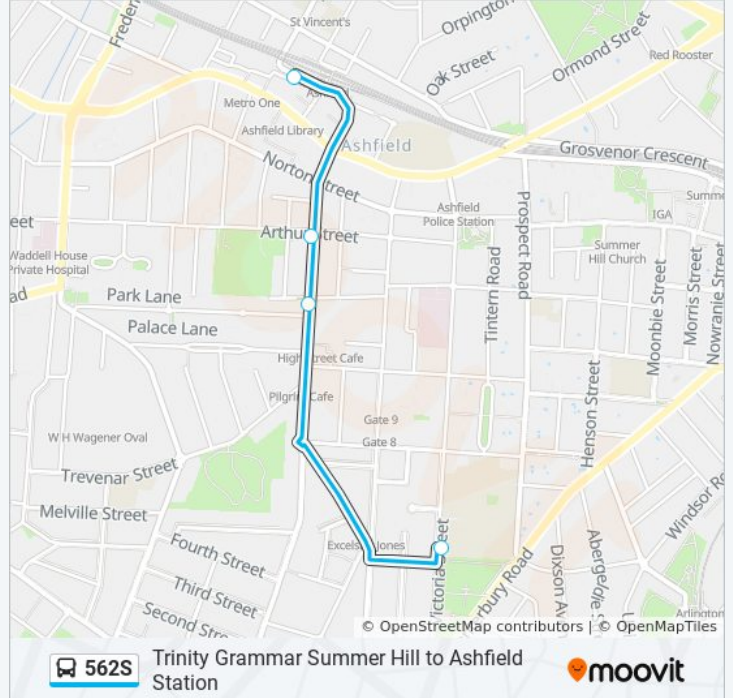

562S

Trinity Grammar Summer Hill to Ashfield Station

Get The App

The 562S bus line (Trinity Grammar Summer Hill to Ashfield Station) has 2 routes. For regular weekdays, their operation hours are:

(1) Ashfield Station: 3:53 PM(2) Ashfield Station (Station Side): 3:47 PM - 3:51 PM

Use the Moovit App to find the closest 562S bus station near you and find out when is the next 562S bus arriving.

Direction: Ashfield Station

4 stops

[VIEW LINE SCHEDULE](#)

Trinity Grammar School, Victoria St

Holden St opp Robert St

Holden St at Arthur St

Ashfield Station, Brown St, Stand D

562S bus Time Schedule

Ashfield Station Route Timetable:

Sunday	Not Operational
Monday	3:53 PM
Tuesday	3:53 PM
Wednesday	3:53 PM
Thursday	3:53 PM
Friday	Not Operational
Saturday	Not Operational

562S bus Info

Direction: Ashfield Station

Stops: 4

Trip Duration: 8 min

Line Summary:

Direction: Ashfield Station (Station Side)

4 stops

[VIEW LINE SCHEDULE](#)