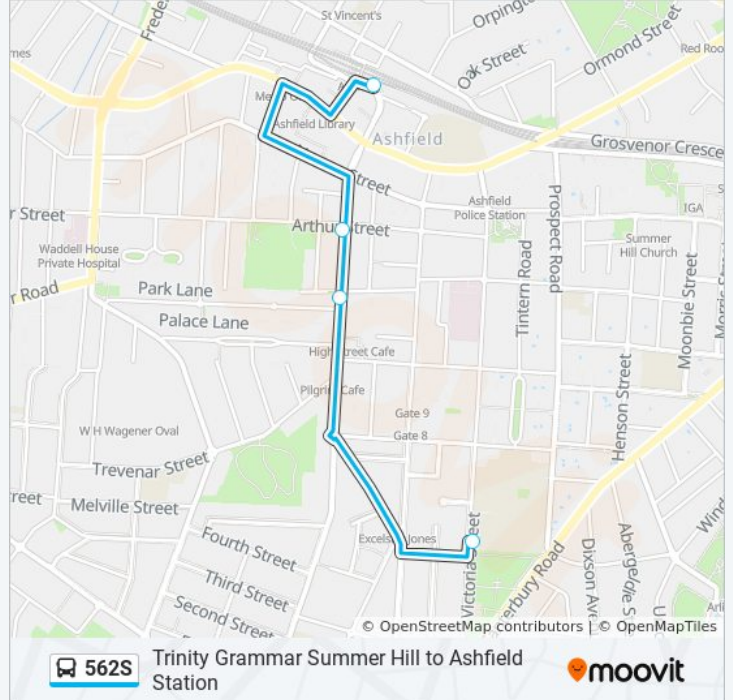

Use the Moovit App to find the closest 562S bus station near you and find out when is the next 562S bus arriving.

Direction: Ashfield Station

4 stops

[VIEW LINE SCHEDULE](#)

Trinity Grammar School, Victoria St

562S bus Info

Direction: Ashfield Station

Stops: 4

Trip Duration: 8 min

Line Summary:

Direction: Ashfield Station (Station Side)

4 stops

[VIEW LINE SCHEDULE](#)

Trinity Grammar School, Victoria St

Holden St opp Robert St

Holden St at Arthur St

Ashfield Station, Brown St, Stand A

562S bus Time Schedule

Ashfield Station (Station Side) Route Timetable:

Sunday	Not Operational
Monday	3:47 PM - 3:51 PM
Tuesday	3:47 PM - 3:51 PM
Wednesday	3:47 PM - 3:51 PM
Thursday	3:47 PM - 3:51 PM
Friday	Not Operational
Saturday	Not Operational

562S bus Info

Direction: Ashfield Station (Station Side)

Stops: 4

Trip Duration: 8 min

Line Summary:

562S bus time schedules and route maps are available in an offline PDF at moovitapp.com. Use the [Moovit App](#) to see live bus times, train schedule or subway schedule, and step-by-step directions for all public transit in Sydney.