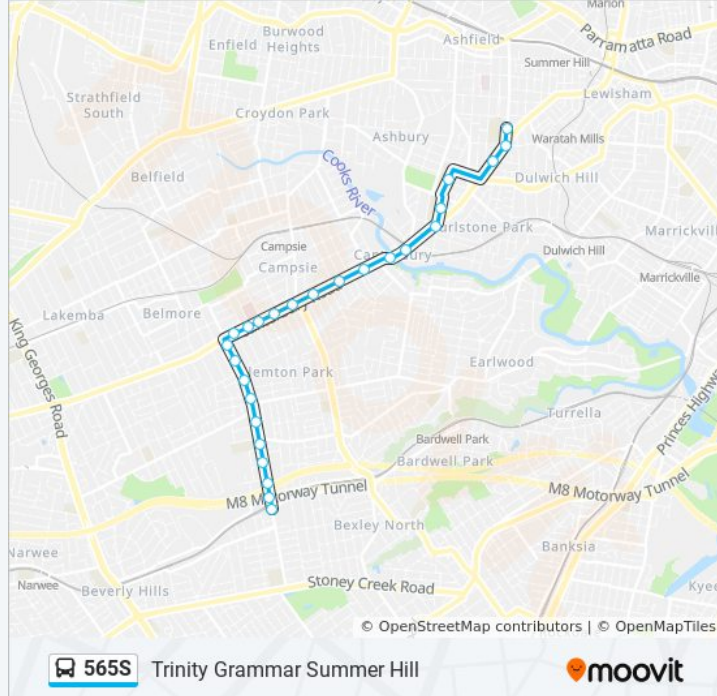

 565S

Trinity Grammar Summer Hill

Get The App

The 565S bus line Trinity Grammar Summer Hill has one route. For regular weekdays, their operation hours are:

(1) Trinity Grammar Summer Hill: 7:45 AM

Use the Moovit App to find the closest 565S bus station near you and find out when is the next 565S bus arriving.

Direction: Trinity Grammar Summer Hill

26 stops

[VIEW LINE SCHEDULE](#)

- Kingsgrove Station, Kingsgrove Rd
- Kingsgrove Rd after Commercial Rd
- Forrester Reserve, Kingsgrove Rd
- Kingsgrove Rd at Omnibus Rd
- Kingsgrove North High School, Kingsgrove Rd
- Kingsgrove Rd at Oatley St
- Kingsgrove Rd at Archibald St
- Kingsgrove Rd at Moncur Ave
- Kingsgrove Rd at Rod St
- Kingsgrove Rd before Canterbury Rd
- Canterbury Rd opp Chelmsford Ave
- Canterbury Rd at Tudor St
- Canterbury Hospital, Canterbury Rd
- Canterbury Rd opp Wade St
- Canterbury Rd opp Viccliffe Ave
- Canterbury Rd opp Robertson St
- Canterbury Rd at Park St
- Canterbury Rd opp Canton St
- Canterbury Rd opp Saint Mary MacKillop Reserve
- Canterbury Station, Canterbury Rd, Stand E
- Canterbury Rd opp Church St

565S bus Info

Direction: Trinity Grammar Summer Hill

Stops: 26

Trip Duration: 29 min

Line Summary:

Canterbury Girls High School, Church St

Canterbury Boys High School, Hardy St

Yeo Park Infants School, Old Canterbury Rd

Yeo Park, Old Canterbury Rd

Trinity Grammar School, Prospect Rd

565S bus time schedules and route maps are available in an offline PDF at moovitapp.com. Use the [Moovit App](#) to see live bus times, train schedule or subway schedule, and step-by-step directions for all public transit in Sydney.