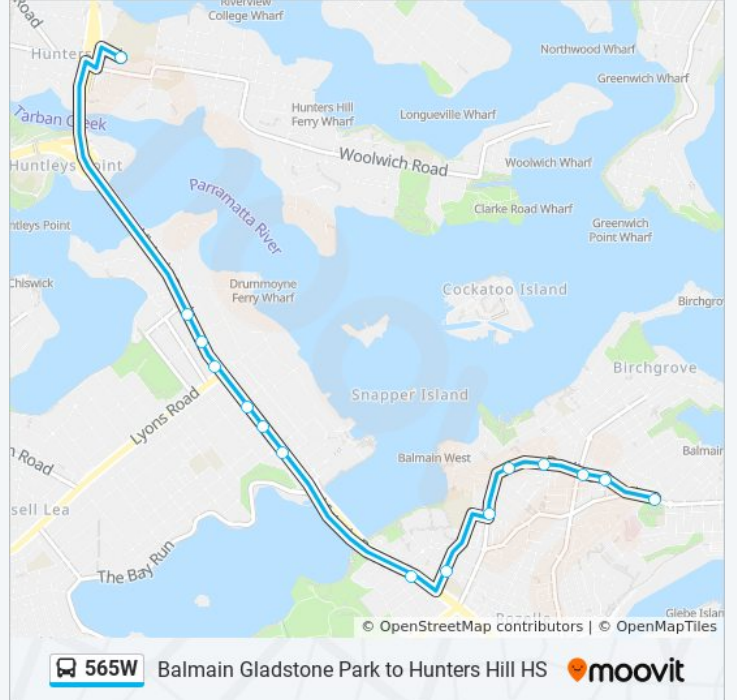

Use the Moovit App to find the closest 565W bus station near you and find out when is the next 565W bus arriving.

Direction: Balmain - Gladstone Park

20 stops

[VIEW LINE SCHEDULE](#)

Hunters Hill High School, The Avenue

565W bus Info

Direction: Balmain - Gladstone Park

Stops: 20

Trip Duration: 21 min

Line Summary:

Direction: Hunters Hill High

15 stops

[VIEW LINE SCHEDULE](#)

- Gladstone Park, Darling St
- Darling St at Church St
- Darling St at Montague St
- Darling St opp Birchgrove Rd
- Darling St before Elliott St
- Darling St at Wisbeach St
- Rozelle Public School, Wellington St
- Victoria Rd at Callan St
- Victoria Rd before Day St
- Victoria Rd at Church St
- Victoria Rd before Edwin St
- Victoria Rd after Lyons Rd
- Victoria Rd at Tavistock St
- Victoria Rd before Westbourne St
- Hunters Hill High School, The Avenue

Direction: Hunters Hill High

Stops: 15

Trip Duration: 22 min

Line Summary:

565W bus time schedules and route maps are available in an offline PDF at moovitapp.com. Use the [Moovit App](#) to see live bus times, train schedule or subway schedule, and step-by-step directions for all public transit in Sydney.