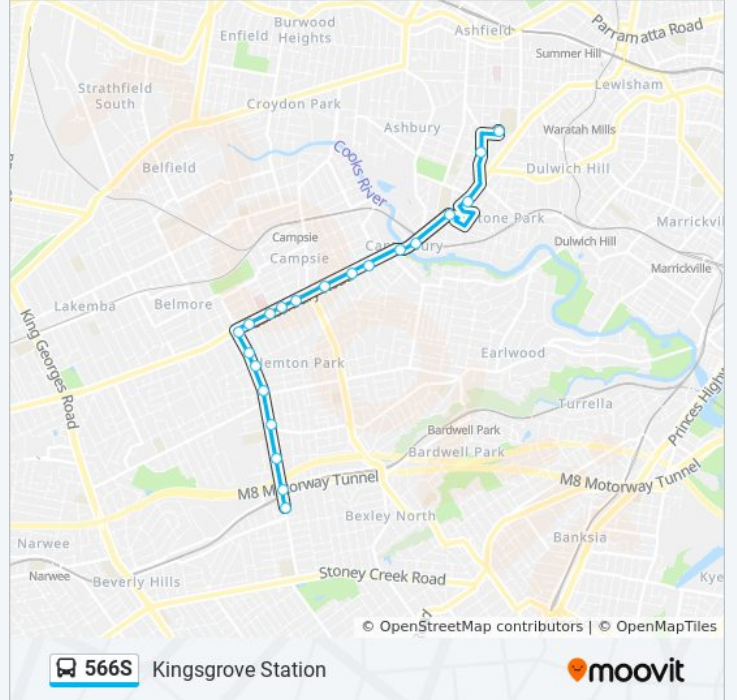

 566S

Kingsgrove Station

Get The App

The 566S bus line Kingsgrove Station has one route. For regular weekdays, their operation hours are:

(1) Kingsgrove Station: 3:48 PM

Use the Moovit App to find the closest 566S bus station near you and find out when is the next 566S bus arriving.

Direction: Kingsgrove Station

21 stops

[VIEW LINE SCHEDULE](#)

- Trinity Grammar School, Victoria St
- Queen St before Hanks St
- Canterbury Rd at Dunkeld Ave
- Canterbury Rd at Church St
- Canterbury Station, Canterbury Rd, Stand F
- Saint Mary MacKillop Reserve, Canterbury Rd
- Canterbury Rd at Howard St
- Canterbury Rd at Allen St
- Canterbury Rd at Robertson St
- Canterbury Rd at Viking St
- Canterbury Rd at Troy St
- Canterbury Rd opp Canterbury Hospital
- Canterbury Rd at Chelmsford Ave
- Kingsgrove Rd at Forbes Ave
- Kingsgrove Rd at St Jude Cres
- Kingsgrove Rd after Harp St
- Kingsgrove Rd at Turton Ave
- Kingsgrove Rd opp Kingsgrove North High School
- Kingsgrove Rd opp Omnibus Rd
- Kingsgrove Rd at Kingsgrove Ave
- Kingsgrove Shops, Kingsgrove Rd

566S bus Time Schedule

Kingsgrove Station Route Timetable:

Sunday	Not Operational
Monday	3:48 PM
Tuesday	3:48 PM
Wednesday	3:48 PM
Thursday	3:48 PM
Friday	Not Operational
Saturday	Not Operational

566S bus Info

Direction: Kingsgrove Station

Stops: 21

Trip Duration: 29 min

Line Summary:

566S bus time schedules and route maps are available in an offline PDF at moovitapp.com. Use the [Moovit App](#) to see live bus times, train schedule or subway schedule, and step-by-step directions for all public transit in Sydney.