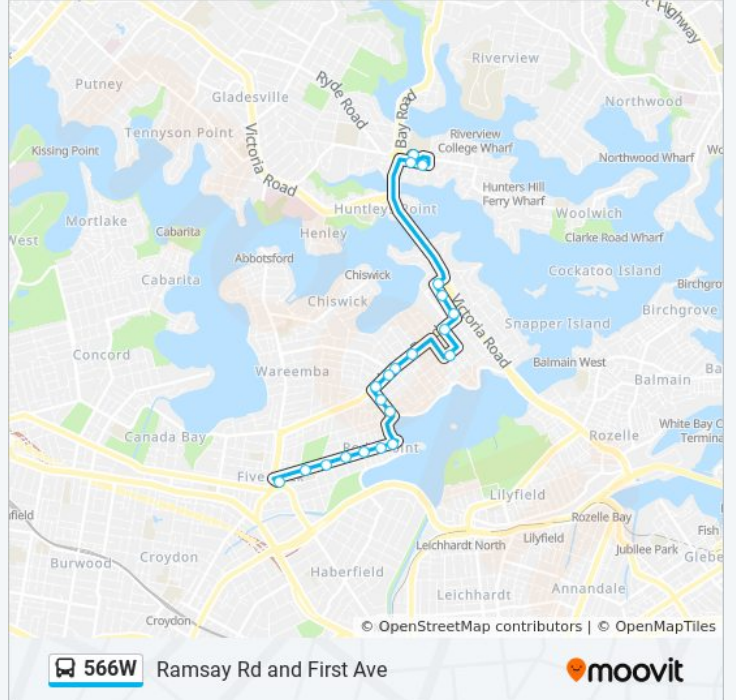

 566W

Ramsay Rd and First Ave

Get The App

The 566W bus line Ramsay Rd and First Ave has one route. For regular weekdays, their operation hours are:

(1) Ramsay Rd and First Ave: 3:15 PM

Use the Moovit App to find the closest 566W bus station near you and find out when is the next 566W bus arriving.

Direction: Ramsay Rd and First Ave

21 stops

[VIEW LINE SCHEDULE](#)

- Hunters Hill High School, The Avenue
- Church St before Moorefield Ave
- Church St opp C A Fairland Hall
- Westbourne St at Marlborough St
- Marlborough St before Tavistock St
- Marlborough St before Lyons Rd
- Lyons Rd at Tranmere St
- Drummoyne Public School, Rawson Ave
- Lyons Rd at Gipps St
- Lyons Rd at Janet St
- Lyons Rd opp Hampden Rd
- Lyons Rd opp Mons St
- Brent St at Undine St
- Brent St opp Alison St
- First Ave at Hood Ave
- First Ave at Princess Ave
- Rodd Point Shops, First Ave
- First Ave at Heath St
- First Ave before Ingham Ave
- Domremy College, First Ave
- Ramsay Rd after First Ave

566W bus Time Schedule

Ramsay Rd and First Ave Route Timetable:

Sunday	Not Operational
Monday	3:15 PM
Tuesday	3:15 PM
Wednesday	3:15 PM
Thursday	3:15 PM
Friday	Not Operational
Saturday	Not Operational

566W bus Info

Direction: Ramsay Rd and First Ave

Stops: 21

Trip Duration: 28 min

Line Summary:

566W bus time schedules and route maps are available in an offline PDF at moovitapp.com. Use the [Moovit App](#) to see live bus times, train schedule or subway schedule, and step-by-step directions for all public transit in Sydney.