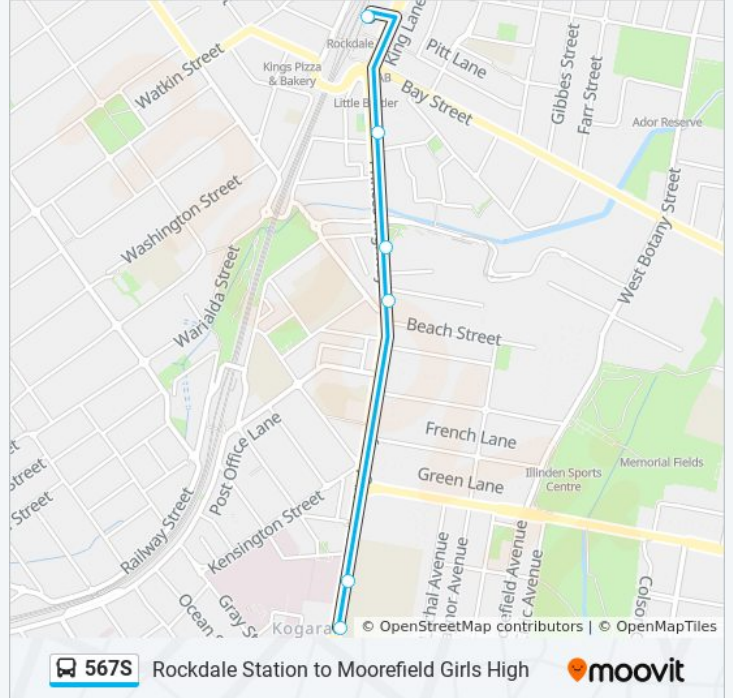

567S

Rockdale Station to Moorefield Girls High

Get The App

The 567S bus line (Rockdale Station to Moorefield Girls High) has 2 routes. For regular weekdays, their operation hours are:

(1) Moorefield/James Cook High: 8:11 AM(2) Rockdale Stn (Tramway Arc): 3:10 PM

Use the Moovit App to find the closest 567S bus station near you and find out when is the next 567S bus arriving.

Direction: Moorefield/James Cook High

6 stops

[VIEW LINE SCHEDULE](#)

Rockdale Station, Geeves Ave, Stand B

Princes Hwy opp Hegerty St

Princes Hwy after Rockdale Plaza Dr

Princes Hwy opp Harrow Rd

James Cook Boys Technology High School,
Princes Hwy

Moorefield Girls High School, Princes Hwy

567S bus Time Schedule

Stops: 6

Trip Duration: 10 min

Line Summary:

Direction: Rockdale Stn (Tramway Arc)

4 stops

[VIEW LINE SCHEDULE](#)

Moorefield Girls High School, Marshall St

Princes Hwy before Harrow Rd