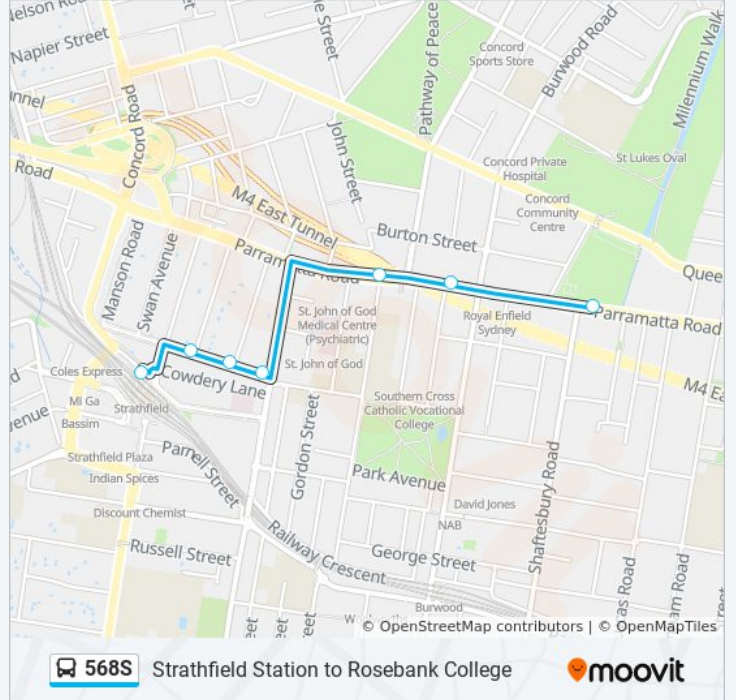

Direction: Concord Oval, Parramatta Rd

7 stops

[VIEW LINE SCHEDULE](#)

Strathfield Station, Everton Rd, Stand C

Cooper St at Roberts St

Cooper St at Philip St

Cooper St at Wentworth Rd

Parramatta Rd before Broughton St

568S bus Info

Direction: Concord Oval, Parramatta Rd

Stops: 7

Trip Duration: 6 min

Line Summary:

Direction: Rosebank College

11 stops

[VIEW LINE SCHEDULE](#)

Strathfield Station, Everton Rd, Stand C

Cooper St at Roberts St

Cooper St at Philip St

Cooper St at Wentworth Rd

Parramatta Rd before Broughton St

Parramatta Rd opp Neich Pde

Concord Oval, Parramatta Rd

Parramatta Rd before Walker St

568S bus Info

Direction: Rosebank College

Stops: 11

Trip Duration: 11 min

Line Summary:

Direction: Strathfield Station (Nth Side)

7 stops

[VIEW LINE SCHEDULE](#)