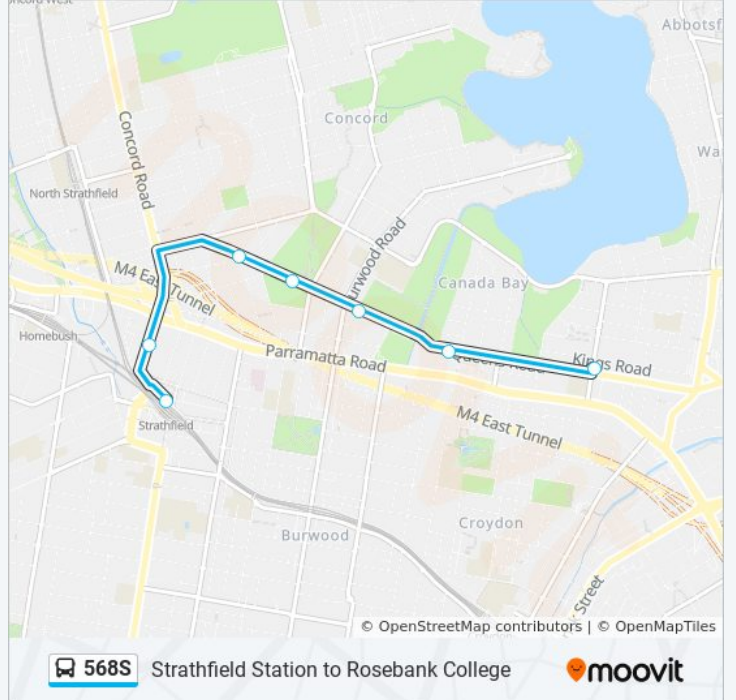

Strathfield Station, Everton Rd, Stand C

Cooper St at Roberts St

Cooper St at Philip St

Cooper St at Wentworth Rd

Parramatta Rd before Broughton St

Parramatta Rd opp Neich Pde

Concord Oval, Parramatta Rd

Parramatta Rd before Walker St

Harris Rd before Queens Rd

Queens Rd at Taylor St

Gipps St opp Concord Community Centre

Goddard Park, Gipps St

Gipps St at Leigh Ave

Leicester Ave after Parramatta Rd

Strathfield Station, Everton Rd, Stand C

568S bus Time Schedule

Strathfield Station (Nth Side) Route Timetable:

Sunday	Not Operational
Monday	3:25 PM
Tuesday	3:25 PM
Wednesday	3:25 PM
Thursday	2:48 PM - 2:50 PM
Friday	Not Operational
Saturday	Not Operational

568S bus Info

Direction: Strathfield Station (Nth Side)

Stops: 7

Trip Duration: 11 min

Line Summary:

568S bus time schedules and route maps are available in an offline PDF at moovitapp.com. Use the [Moovit App](#) to see live bus times, train schedule or subway schedule, and step-by-step directions for all public transit in Sydney.