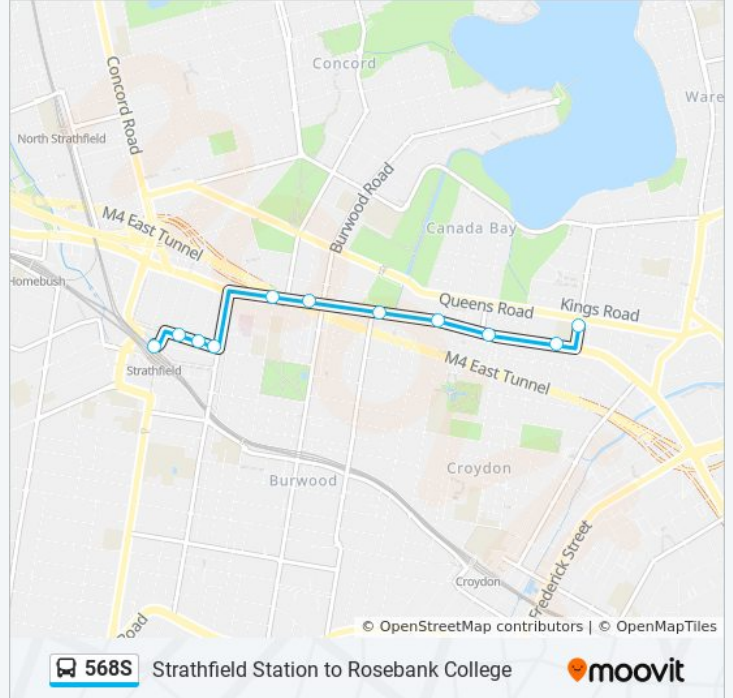

Strathfield Station, Everton Rd, Stand C

Cooper St at Roberts St

Cooper St at Philip St

Cooper St at Wentworth Rd

Parramatta Rd before Broughton St

Parramatta Rd opp Neich Pde

Concord Oval, Parramatta Rd

Parramatta Rd before Walker St

Parramatta Rd at Regatta Rd

Parramatta Rd opp Byron St

Harris Rd before Queens Rd

568S bus Time Schedule

Rosebank College Route Timetable:

Sunday	Not Operational
Monday	8:04 AM
Tuesday	8:04 AM
Wednesday	8:04 AM
Thursday	8:04 AM
Friday	Not Operational
Saturday	Not Operational

568S bus Info

Direction: Rosebank College

Stops: 11

Trip Duration: 11 min

Line Summary:

Direction: Strathfield Station (Nth Side)

7 stops

[VIEW LINE SCHEDULE](#)

Harris Rd before Queens Rd

Queens Rd at Taylor St

Gipps St opp Concord Community Centre

Goddard Park, Gipps St

Gipps St at Leigh Ave

Leicester Ave after Parramatta Rd

Strathfield Station, Everton Rd, Stand C