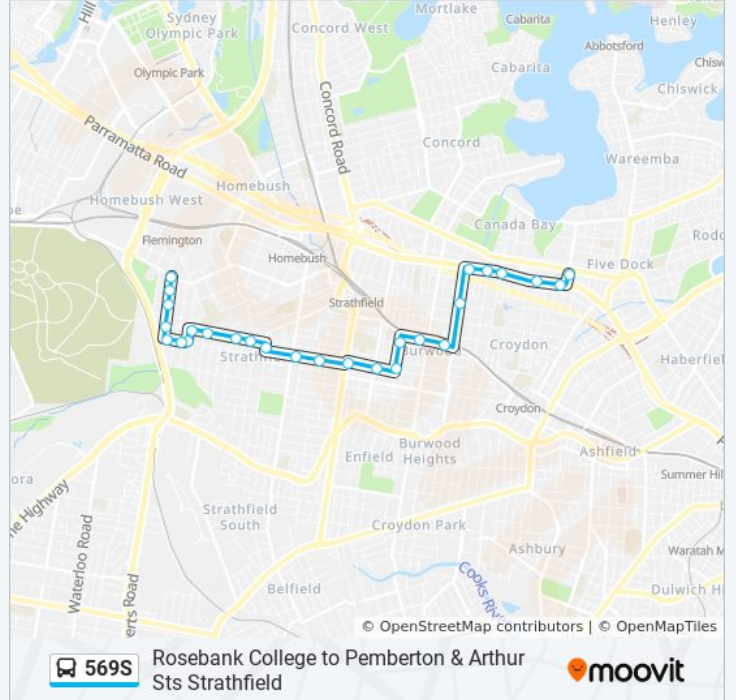

(1) Pemberton & Arthur Sts Strathfield: 3:36 PM

Use the Moovit App to find the closest 569S bus station near you and find out when is the next 569S bus arriving.

### Direction: Pemberton & Arthur Sts Strathfield

27 stops

[VIEW LINE SCHEDULE](#)

- Harris Rd opp Rosebank College
- Parramatta Rd after Byron St
- Parramatta Rd at Alfred St
- Parramatta Rd at Cheltenham Rd
- Parramatta Rd at Lucas Rd
- Parramatta Rd opp Concord Oval
- Shaftesbury Rd at Selborne St
- Railway Pde before Burleigh St
- Burwood Station, Railway Pde, Stand D
- Conder St opp Burwood Public School
- Conder St at Woodside Ave
- Woodside Ave at Wentworth Rd
- Woodside Ave at The Boulevard
- Albyn Rd opp Parsons Ave
- Albyn Rd at Homebush Rd
- Chalmers Rd at Barker Rd
- Barker Rd opp Todman Pl
- Barker Rd opp Australian Catholic University
- Barker Rd at Wilson St
- Barker Rd at Marion St
- Marion St at Newton Rd

### 569S bus Info

**Direction:** Pemberton & Arthur Sts Strathfield

**Stops:** 27

**Trip Duration:** 24 min

**Line Summary:**

Newton Rd at Boden Ave

Newton Rd at Pemberton St

Pemberton St at Barker Rd

Pemberton St at Shortland Ave

19 Pemberton St

Pemberton St at Arthur St

569S bus time schedules and route maps are available in an offline PDF at [moovitapp.com](https://moovitapp.com). Use the [Moovit App](#) to see live bus times, train schedule or subway schedule, and step-by-step directions for all public transit in Sydney.