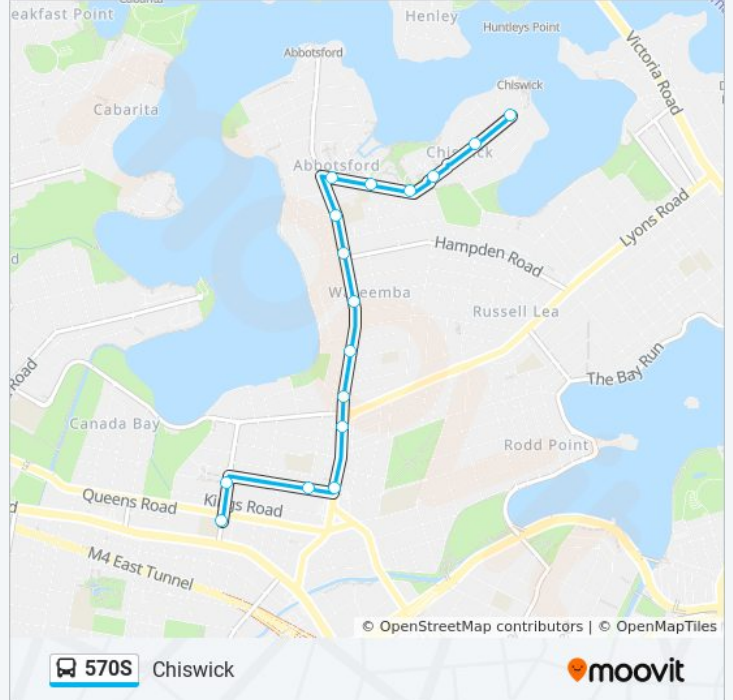

570S

Chiswick

Get The App

The 570S bus line Chiswick has one route. For regular weekdays, their operation hours are:

(1) Chiswick: 3:25 PM

Use the Moovit App to find the closest 570S bus station near you and find out when is the next 570S bus arriving.

## Direction: Chiswick

16 stops

[VIEW LINE SCHEDULE](#)

Harris Rd before Queens Rd  
Harris Rd opp Garfield St  
Garfield St at West St  
Five Dock Shops, Great North Rd  
Great North Rd before Lyons Rd  
Great North Rd at Kerin Ave  
Great North Rd opp Halley St  
Great North Rd at Reginald St  
Great North Rd at Bickleigh St  
Great North Rd opp Abbotsford Public School  
Blackwall Point Rd after Great North Rd  
Blackwall Point Rd after Melrose Cr  
Blackwall Point Rd opp Allison Park  
Blackwall Point Rd opp Parkview Rd  
Blackwall Point Rd opp Withers St  
Chiswick Shops, Blackwall Point Rd

## 570S bus Info

**Direction:** Chiswick

**Stops:** 16

**Trip Duration:** 18 min

**Line Summary:**

570S bus time schedules and route maps are available in an offline PDF at [moovitapp.com](https://moovitapp.com). Use the [Moovit App](#) to see live bus times, train schedule or subway schedule, and step-by-step directions for all public transit in Sydney.