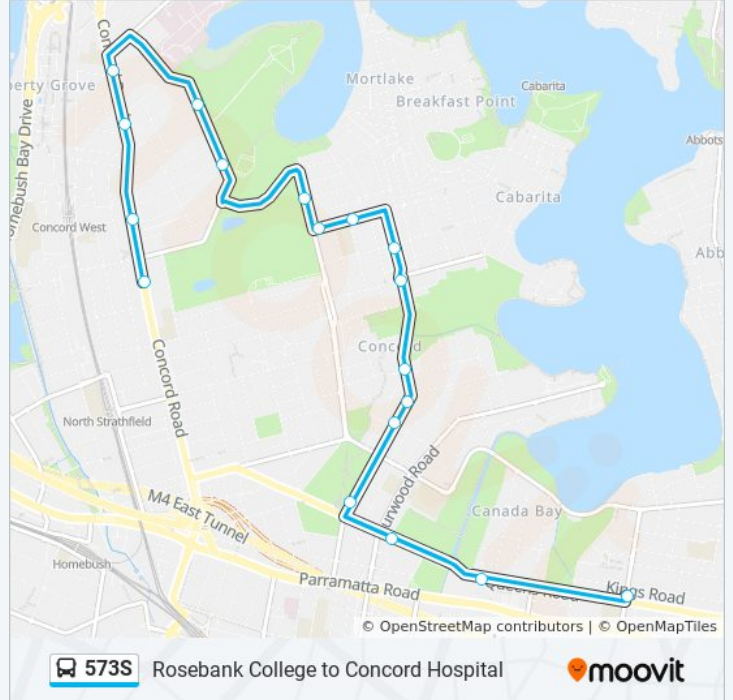

 573S

Rosebank College to Concord Hospital

Get The App

The 573S bus line Rosebank College to Concord Hospital has one route. For regular weekdays, their operation hours are:

(1) Yaralla St and Concord Rd: 3:40 PM

Use the Moovit App to find the closest 573S bus station near you and find out when is the next 573S bus arriving.

Direction: Yaralla St and Concord Rd

18 stops

[VIEW LINE SCHEDULE](#)

Harris Rd before Queens Rd
Queens Rd at Taylor St
Gipps St opp Concord Community Centre
Queen Elizabeth Park, Broughton St
Broughton St at Richards Pl
Broughton St opp La Mascotte Ave
Greenlees Park, Ian Pde
Cabarita Junction, Frederick St
Frederick St at Archer St
Brays Rd at Noble St
Brays Rd at Majors Bay Rd
Majors Bay Rd opp Augusta St
Nullawarra Ave at Wilga St
Nullawarra Ave at landra St
Concord Rd at Currawang St
Concord Rd at Colane St
Concord Rd at Nirranda St
Concord Rd after Yaralla St

573S bus Time Schedule

Yaralla St and Concord Rd Route Timetable:

Sunday	Not Operational
Monday	3:40 PM
Tuesday	3:40 PM
Wednesday	3:40 PM
Thursday	2:50 PM
Friday	Not Operational
Saturday	Not Operational

573S bus Info

Direction: Yaralla St and Concord Rd

Stops: 18

Trip Duration: 21 min

Line Summary:

573S bus time schedules and route maps are available in an offline PDF at moovitapp.com. Use the [Moovit App](#) to see live bus times, train schedule or subway schedule, and step-by-step directions for all public transit in Sydney.