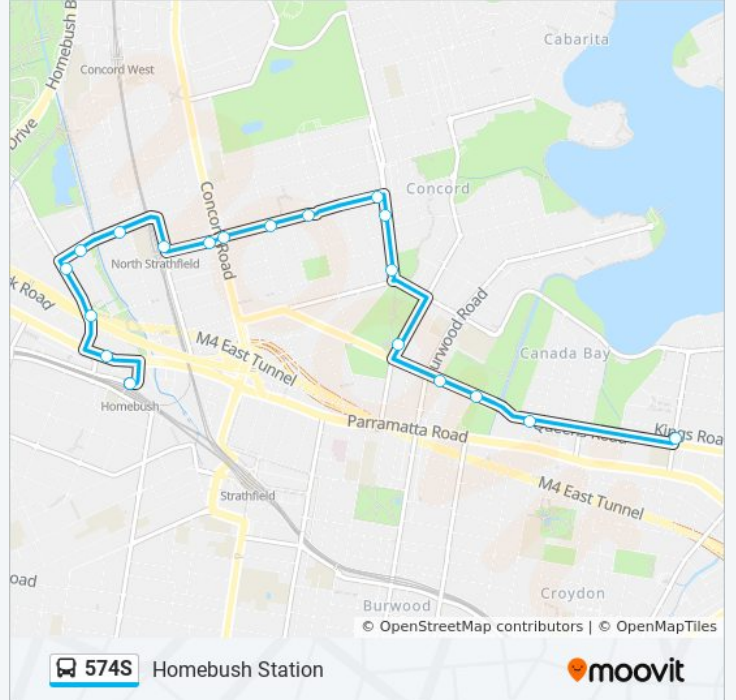

574S

Homebush Station

Get The App

The 574S bus line Homebush Station has one route. For regular weekdays, their operation hours are:

(1) Homebush Station: 3:25 PM

Use the Moovit App to find the closest 574S bus station near you and find out when is the next 574S bus arriving.

Direction: Homebush Station

19 stops

[VIEW LINE SCHEDULE](#)

Harris Rd before Queens Rd
Queens Rd at Taylor St
Concord Oval, Gipps St
Gipps St opp Concord Community Centre
Queen Elizabeth Park, Broughton St
Majors Bay Rd opp Rothwell Park
Concord Shops, Majors Bay Rd
Concord Shops, Wellbank St
Wellbank St opp Concord Library
Wellbank St opp Central Park
Concord Fire Station, Wellbank St
Wellbank St after Concord Rd
North Strathfield Station, Queen St
Pomeroy St after George St
Pomeroy St at Ismay Ave
Underwood Rd after Pomeroy St
Underwood Rd before Powell St
Parramatta Rd opp Knight St
Homebush Station, Loftus Cres

574S bus Time Schedule

Homebush Station Route Timetable:

Sunday	Not Operational
Monday	3:25 PM
Tuesday	3:25 PM
Wednesday	3:25 PM
Thursday	2:55 PM
Friday	Not Operational
Saturday	Not Operational

574S bus Info

Direction: Homebush Station

Stops: 19

Trip Duration: 24 min

Line Summary:

574S bus time schedules and route maps are available in an offline PDF at moovitapp.com. Use the [Moovit App](#) to see live bus times, train schedule or subway schedule, and step-by-step directions for all public transit in Sydney.