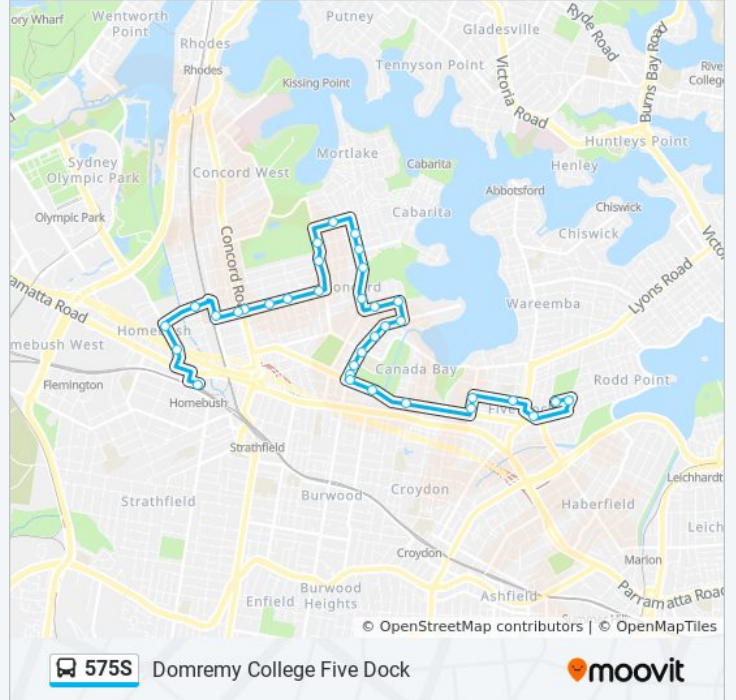

Burwood Rd at Crane St

Burwood Rd at Stanley St

Concord Private Hospital, Burwood Rd

Concord Community Centre, Gipps St

Gipps St opp Concord Oval

Queens Rd at Walker St

Harris Rd at Kings Rd

Harris Rd opp Garfield St

Garfield St at West St

Ramsay Rd at Fairlight St

Ingham Ave at First Ave

Domremy College, First Ave

575S bus time schedules and route maps are available in an offline PDF at moovitapp.com. Use the [Moovit App](#) to see live bus times, train schedule or subway schedule, and step-by-step directions for all public transit in Sydney.

[About Moovit](#) • [MaaS Solutions](#) • [Supported Countries](#) • [Mooviter Community](#)

© 2024 Moovit - All Rights Reserved

Check Live Arrival Times