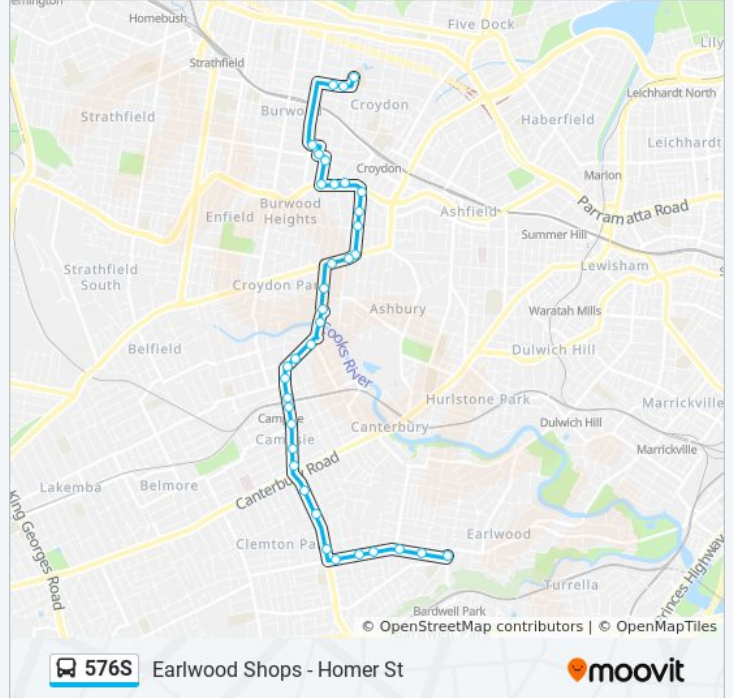

Use the Moovit App to find the closest 576S bus station near you and find out when is the next 576S bus arriving.

Direction: Canterbury Station

26 stops

[VIEW LINE SCHEDULE](#)

- Harris Rd opp Rosebank College
- Parramatta Rd after Byron St
- Parramatta Rd at Alfred St
- Parramatta Rd at Cheltenham Rd
- Burwood Girls High School, Cheltenham Rd
- Queen St at Lucas Rd
- Victoria St at Boronia Ave
- Fitzroy St after Shaftesbury Rd
- Tahlee St at Murray St
- Devonshire St after Murray St
- Devonshire St at Liverpool Rd
- Liverpool Rd opp Brighton St
- Liverpool Rd at Malvern Ave
- Greenhills St after Liverpool Rd
- Greenhills St at Mills St
- Greenhills St at Arthur St
- Greenhills St at Georges River Rd
- Georges River Rd at Holborow St
- Milton St after Palace St
- Milton St at Trevenar St
- King St at Third St
- King St at First St

Canterbury Station, Broughton St, Stand A

Direction: Earlwood Shops - Homer St

36 stops

[VIEW LINE SCHEDULE](#)

Burwood Girls High School, Cheltenham Rd

Queen St at Lucas Rd

Victoria St at Boronia Ave

Fitzroy St after Shaftesbury Rd

Tahlee St at Murray St

Devonshire St after Murray St

Devonshire St at Liverpool Rd

Liverpool Rd opp Brighton St

Liverpool Rd at Malvern Ave

Greenhills St after Liverpool Rd

Greenhills St at Mills St

Greenhills St at Arthur St

576S bus Info

Direction: Earlwood Shops - Homer St

Stops: 36

Trip Duration: 34 min

Line Summary:

Brighton Ave after Moore St
Brighton Ave at Browning St
Lofts Garden, Brighton Ave
Beamish St opp Ninth Ave
Campsie Station, Beamish St, Stand C
Beamish St opp ANZAC Mall
Beamish St at Evaline St
Beamish St at Unara St
Dan's Corner, Beamish St
Bexley Rd before Cross St
Bexley Rd opp Viccliffe Ave
Bexley Rd after Calbina Rd
William St opp Clemton Park Shops
William St opp Main St
William St at Westfield St
William St after Woolcott St
William St before Cameron Ave
Earwood Shops, Homer St, Stand C