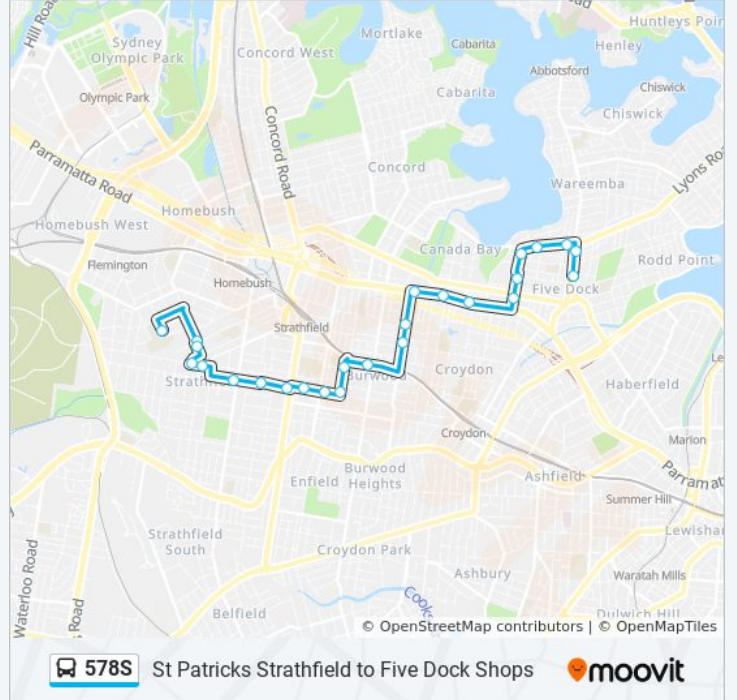

Use the Moovit App to find the closest 578S bus station near you and find out when is the next 578S bus arriving.

Direction: Five Dock Shops

24 stops

[VIEW LINE SCHEDULE](#)

St Patrick's College, Francis St, Stand D

Dickson St at Albert Rd

Heyde Ave after Albert Rd

Barker Rd opp Wallis Ave

Albyn Rd before Homebush Rd

Albyn Rd at Parsons Ave

Albyn Rd at The Boulevarde

Woodside Ave before Wentworth Rd

Woodside Ave at Oxford St

Parramatta Rd at Regatta Rd

Harris Rd before Queens Rd

Harris Rd opp Garfield St

Harris Rd before Lyons Rd West

Lyons Rd West at Preston Ave

578S bus Time Schedule

Five Dock Shops Route Timetable:

Sunday	Not Operational
Monday	3:43 PM
Tuesday	3:43 PM
Wednesday	3:43 PM
Thursday	3:43 PM
Friday	Not Operational
Saturday	Not Operational

578S bus Info

Direction: Five Dock Shops

Stops: 24

Trip Duration: 31 min

Line Summary:

Lyons Rd West at Innes St

Great North Rd before Rodd Rd

Five Dock Shops, Great North Rd