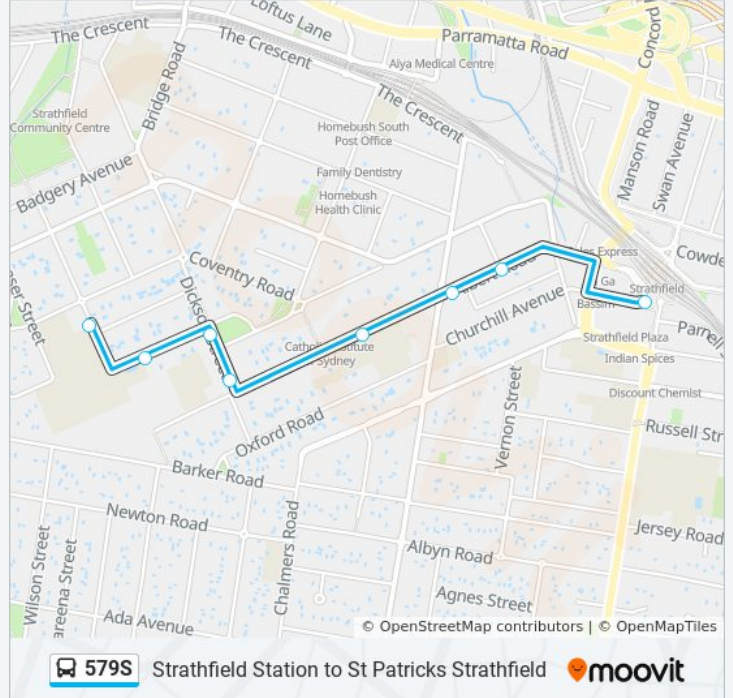

Use the Moovit App to find the closest 579S bus station near you and find out when is the next 579S bus arriving.

Direction: St. Patricks Strathfield

8 stops

[VIEW LINE SCHEDULE](#)

Strathfield Station, Albert Rd, Stand L

Albert Rd opp Duke St

Albert Rd at Homebush Rd

Strathfield Girls High School, Albert Rd

Dickson St after Albert Rd

Dickson St opp Inveresk Park

Merley Rd before Francis St

St Patrick's College, Francis St, Stand A

579S bus Info

Direction: St. Patricks Strathfield

Stops: 8

Trip Duration: 10 min

Line Summary:

Direction: Strathfield Stn (Sth Side)

6 stops

[VIEW LINE SCHEDULE](#)

St Patrick's College, Francis St, Stand A

Dickson St at Albert Rd

Albert Rd opp Strathfield Girls High School

Albert Rd at Homebush Rd

Albert Rd before Elva St

Strathfield Station, Albert Rd, Stand H

579S bus Time Schedule