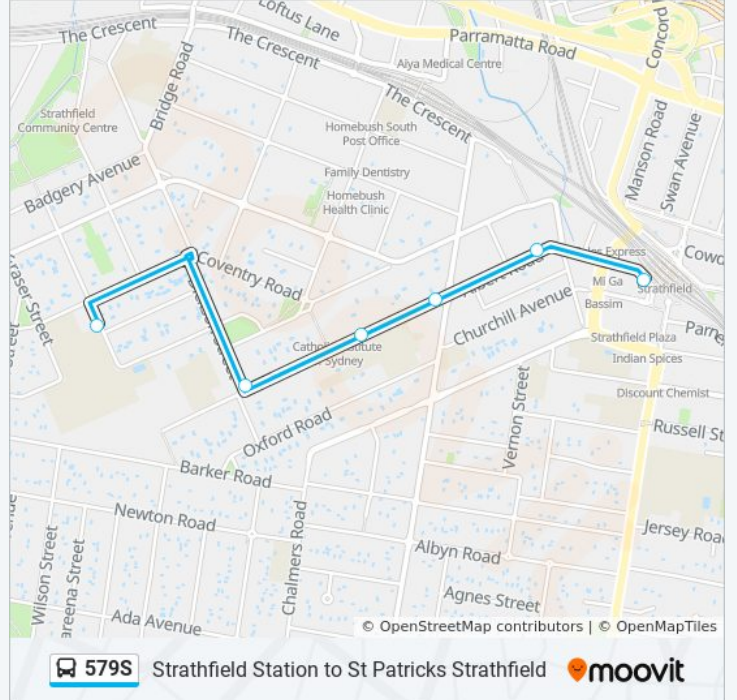

579S bus Info

Direction: St. Patricks Strathfield

Stops: 8

Trip Duration: 10 min

Line Summary:

Direction: Strathfield Stn (Sth Side)

6 stops

[VIEW LINE SCHEDULE](#)

St Patrick's College, Francis St, Stand A

Dickson St at Albert Rd

Albert Rd opp Strathfield Girls High School

Albert Rd at Homebush Rd

Albert Rd before Elva St

Strathfield Station, Albert Rd, Stand H

579S bus Time Schedule

Strathfield Stn (Sth Side) Route Timetable:

Sunday	Not Operational
Monday	3:15 PM - 3:37 PM
Tuesday	3:15 PM - 3:37 PM
Wednesday	3:15 PM - 3:37 PM
Thursday	3:15 PM - 3:37 PM
Friday	Not Operational
Saturday	Not Operational

579S bus Info

Direction: Strathfield Stn (Sth Side)

Stops: 6

Trip Duration: 10 min

Line Summary:

579S bus time schedules and route maps are available in an offline PDF at moovitapp.com. Use the [Moovit App](#) to see live bus times, train schedule or subway schedule, and step-by-step directions for all public transit in Sydney.