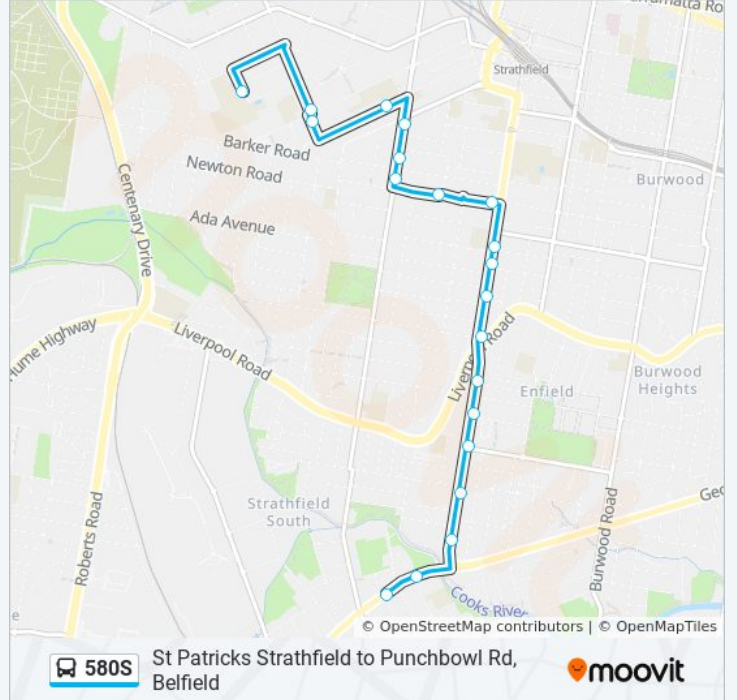

 580S

St Patricks Strathfield to Punchbowl Rd, Belfield

Get The App

The 580S bus line St Patricks Strathfield to Punchbowl Rd, Belfield has one route. For regular weekdays, their operation hours are:

(1) Scott St & Punchbowl Rd Belfield: 3:20 PM

Use the Moovit App to find the closest 580S bus station near you and find out when is the next 580S bus arriving.

Direction: Scott St & Punchbowl Rd Belfield

20 stops

[VIEW LINE SCHEDULE](#)

- St Patrick's College, Francis St, Stand E
- Dickson St at Albert Rd
- Heyde Ave after Albert Rd
- Strathfield Girls High School, Oxford Rd, Stand D
- Homebush Rd after Redmyre Rd
- Homebush Rd after Alviston St
- Homebush Rd before Albyn Rd
- Albyn Rd at Parsons Ave
- Albyn Rd at The Boulevard
- The Boulevard opp Trinity Grammar School
- The Boulevard at Wonga St
- The Boulevard at Henry St
- The Broadway, The Boulevard
- Coronation Pde at Mina Rosa St
- St Thomas' Anglican Church, Coronation Pde
- Coronation Pde at Mitchell St
- Coronation Pde after Tangarra St
- Coronation Pde before Georges River Rd
- Punchbowl Rd at Margaret St
- Punchbowl Rd at Scott St

580S bus Time Schedule

Scott St & Punchbowl Rd Belfield Route Timetable:

Sunday	Not Operational
Monday	3:20 PM
Tuesday	3:20 PM
Wednesday	3:20 PM
Thursday	3:20 PM
Friday	Not Operational
Saturday	Not Operational

580S bus Info

Direction: Scott St & Punchbowl Rd Belfield

Stops: 20

Trip Duration: 22 min

Line Summary:

580S bus time schedules and route maps are available in an offline PDF at moovitapp.com. Use the [Moovit App](#) to see live bus times, train schedule or subway schedule, and step-by-step directions for all public transit in Sydney.