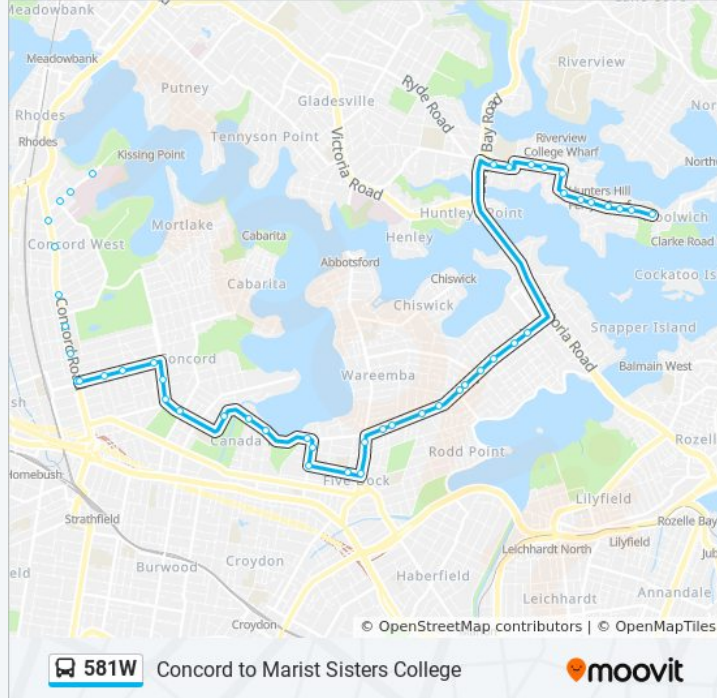

Direction: Marist Sisters Stand B Woolwich

47 stops

[VIEW LINE SCHEDULE](#)

- Concord Hospital Gate 3, Hospital Rd
- Concord Hospital Gate 1, Hospital Rd, Stand A
- Hospital Rd at Nullawarra Ave
- Concord Rd at Currawang St
- Concord Rd at Colane St
- Concord Rd at Nirranda St
- Concord Rd after Yaralla St
- Strathfield North Public School, Concord Rd
- Concord Fire Station, Concord Rd
- Wellbank St opp Concord Fire Station
- Central Park, Wellbank St
- Concord Library, Wellbank St
- Concord Shops, Wellbank St
- Majors Bay Rd at Gallipoli St
- Rothwell Park, Majors Bay Rd
- Crane St at Broughton St
- Crane St opp St Lukes Park North
- Lyons Rd West opp Bayview Rd
- Lyons Rd West opp Regatta Rd
- Lyons Rd West at Corden Ave
- Harris Rd at Henry St
- Harris Rd at Garfield St

581W bus Info

Direction: Marist Sisters Stand B Woolwich

Stops: 47

Trip Duration: 40 min

Line Summary:

Garfield St at West St

Five Dock Shops, Great North Rd

Great North Rd before Lyons Rd

Woolwich Rd at Passy Ave

Woolwich Rd at Crescent St

Woolwich Rd opp Hunters Hill Tennis Club

Woolwich Rd at Vernon St

Woolwich Rd before Serpentine Rd

IRT Woolwich, Woolwich Rd

Marist Sisters College, Woolwich Rd, Stand B

Direction: Wellbank St & Concord Rd Nth Strath

40 stops

[VIEW LINE SCHEDULE](#)

Marist Sisters College, Woolwich Rd, Stand B

Woolwich Wharf, Valentia St

Woolwich Rd opp IRT Woolwich

581W bus Time Schedule

Wellbank St & Concord Rd Nth Strath Route