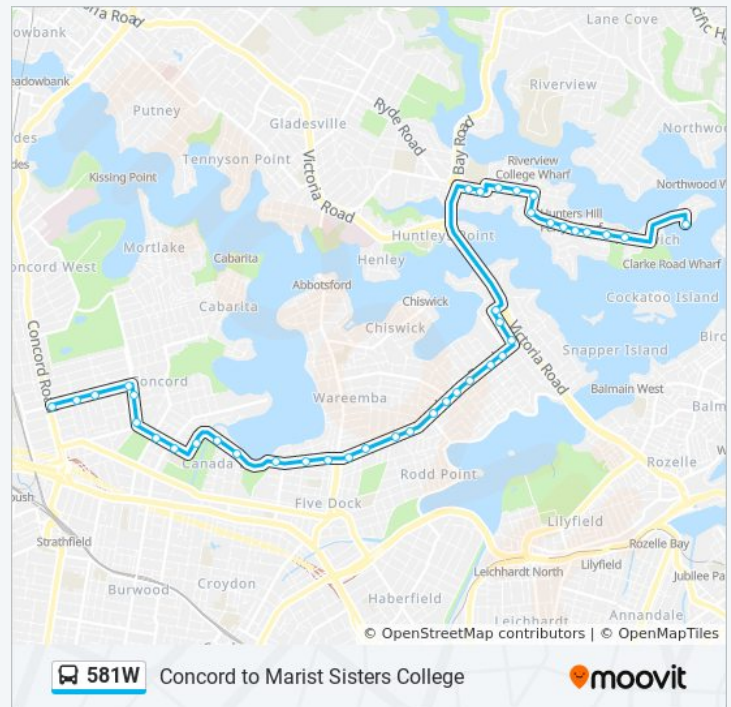

Direction: Marist Sisters Stand B Woolwich

47 stops

[VIEW LINE SCHEDULE](#)

- Concord Hospital Gate 3, Hospital Rd
- Concord Hospital Gate 1, Hospital Rd, Stand A
- Hospital Rd at Nullawarra Ave
- Concord Rd at Currawang St
- Concord Rd at Colane St
- Concord Rd at Nirranda St
- Concord Rd after Yaralla St
- Strathfield North Public School, Concord Rd
- Concord Fire Station, Concord Rd
- Wellbank St opp Concord Fire Station
- Central Park, Wellbank St
- Concord Library, Wellbank St
- Concord Shops, Wellbank St
- Majors Bay Rd at Gallipoli St
- Rothwell Park, Majors Bay Rd
- Crane St at Broughton St
- Crane St opp St Lukes Park North
- Lyons Rd West opp Bayview Rd
- Lyons Rd West opp Regatta Rd
- Lyons Rd West at Corden Ave
- Harris Rd at Henry St
- Harris Rd at Garfield St

Lyons Rd after Lamrock Ave

Lyons Rd before Ingham Ave

Lyons Rd opp Pine Ave

Lyons Rd opp Storey Park

Lyons Rd West at West St

Lyons Rd West at Scott St

Lyons Rd West at William St

Lyons Rd West at Regatta Rd

Lyons Rd West after Bayview Rd

St Lukes Park North, Crane St

Crane St before Burwood Rd

Crane St at Broughton St

Majors Bay Rd opp Rothwell Park

Concord Shops, Majors Bay Rd

Friday Not Operational

Saturday Not Operational

581W bus Info

Direction: Wellbank St & Concord Rd Nth Strath

Stops: 40

Trip Duration: 44 min

Line Summary:

Concord Shops, Wellbank St

Wellbank St opp Concord Library

Wellbank St opp Central Park