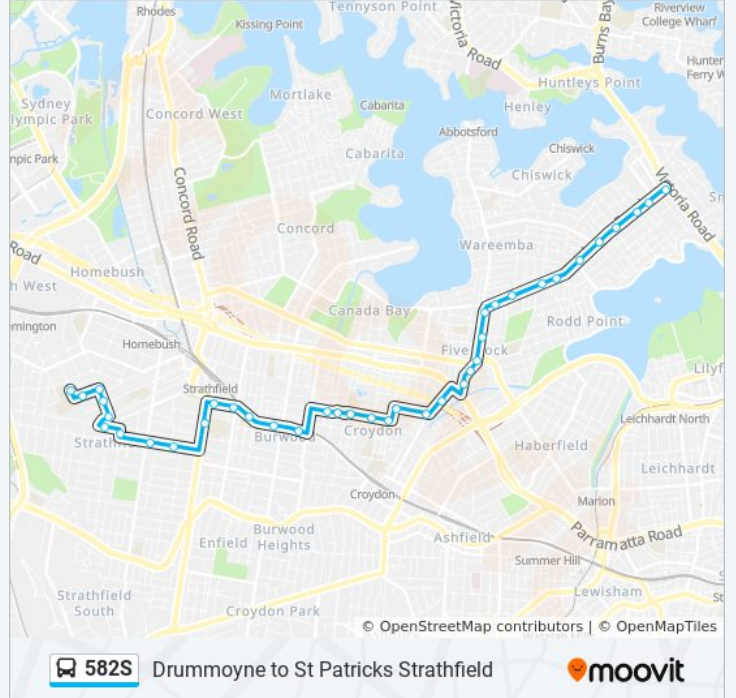

Use the Moovit App to find the closest 582S bus station near you and find out when is the next 582S bus arriving.

Direction: St. Patricks Strathfield

38 stops

[VIEW LINE SCHEDULE](#)

- Lyons Rd at Formosa St
- Lyons Rd at Tranmere St
- Lyons Rd at Thompson St
- Lyons Rd at Gipps St
- Lyons Rd at Janet St
- Lyons Rd opp Mons St
- Lyons Rd after Lamrock Ave
- Lyons Rd before Ingham Ave
- Lyons Rd opp Pine Ave
- Lyons Rd opp Storey Park
- Great North Rd before Rodd Rd
- Five Dock Shops, Great North Rd
- Club Five Dock RSL, Great North Road
- Great North Rd at Murralong Ave
- Great North Rd at Harrabrook Ave
- Croydon Rd after Sunbeam Ave
- Church St after Croydon Rd
- Centenary Park, Church St
- Queen St after Robinson St
- Queen St opp Blair Park
- Queen St opp Burwood Girls High School
- Queen St at Lucas Rd

Direction: St. Patricks Strathfield

Stops: 38

Trip Duration: 42 min

Line Summary:

Victoria St at Boronia Ave

Railway Pde before Burleigh St

Burwood Station, Railway Pde, Stand D

Burwood Public School, Railway Pde

Morwick St after Wentworth Rd

Morwick St before The Boulevarde

Santa Sabina College, The Boulevarde

Albyn Rd opp Parsons Ave

Albyn Rd at Homebush Rd

Chalmers Rd at Barker Rd

Barker Rd opp Todman Pl

Oxford Rd at Heyde Ave

Dickson St after Albert Rd

Dickson St opp Inveresk Park

Merley Rd before Francis St

St Patrick's College, Francis St, Stand C

582S bus time schedules and route maps are available in an offline PDF at moovitapp.com. Use the [Moovit App](#) to see live bus times, train schedule or subway schedule, and step-by-step directions for all public transit in Sydney.