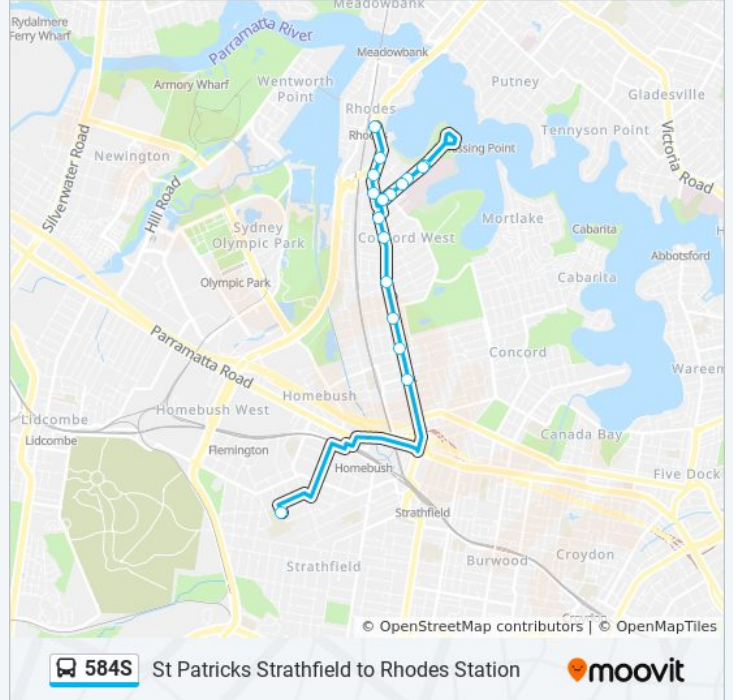

 584S

St Patricks Strathfield to Rhodes Station

Get The App

The 584S bus line St Patricks Strathfield to Rhodes Station has one route. For regular weekdays, their operation hours are:

(1) Rhodes Station: 3:40 PM

## Direction: Rhodes Station

16 stops

[VIEW LINE SCHEDULE](#)

St Patrick's College, Francis St, Stand B  
Concord Rd opp Concord Fire Station  
Concord Rd opp Strathfield North Public School  
Concord Rd after Hillier St  
Concord Rd before Victoria Ave  
Concord Rd at Coonong Rd  
Concord Rd at Wallaroy St  
Hospital Rd opp Nullawarra Ave  
Hospital Rd opp Concord Hospital Gate 3  
Concord Hospital Gate 3, Hospital Rd  
Concord Hospital Gate 1, Hospital Rd, Stand B  
Hospital Rd at Nullawarra Ave  
Concord Rd opp Merville St  
Concord Rd at Phoenix Ave  
Rhodes Corporate Park, Concord Rd  
Rhodes Station, Concord Rd, Stand A

## 584S bus Time Schedule

Rhodes Station Route Timetable:

Sunday	Not Operational
Monday	3:40 PM
Tuesday	3:40 PM
Wednesday	3:40 PM
Thursday	3:40 PM
Friday	Not Operational
Saturday	Not Operational

## 584S bus Info

**Direction:** Rhodes Station

**Stops:** 16

**Trip Duration:** 31 min

**Line Summary:**

584S bus time schedules and route maps are available in an offline PDF at [moovitapp.com](https://moovitapp.com). Use the [Moovit App](#) to see live bus times, train schedule or subway schedule, and step-by-step directions for all public transit in Sydney.