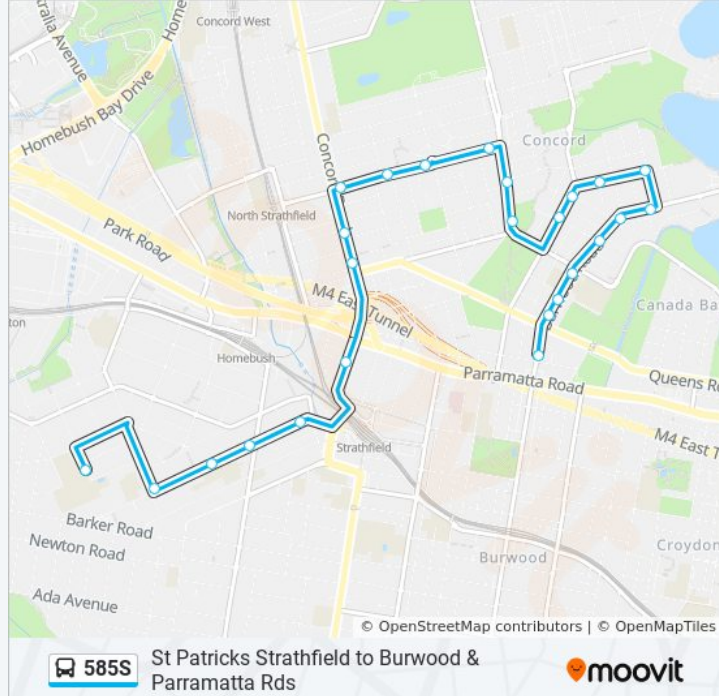

(1) Burwood Rd and Burton St: 3:47 PM

Use the Moovit App to find the closest 585S bus station near you and find out when is the next 585S bus arriving.

Direction: Burwood Rd and Burton St

25 stops

[VIEW LINE SCHEDULE](#)

Broughton St opp La Mascotte Ave

Zoeller St opp Lindfield Ave

Zoeller St at Salt St

Burwood Rd at Ward St

Burwood Rd at Edith Ave

Burwood Rd opp Wallace St

585S bus Time Schedule

Burwood Rd and Burton St Route Timetable:

Sunday	Not Operational
Monday	3:47 PM
Tuesday	3:47 PM
Wednesday	3:47 PM
Thursday	3:47 PM
Friday	Not Operational
Saturday	Not Operational

585S bus Info

Direction: Burwood Rd and Burton St

Stops: 25

Trip Duration: 26 min

Line Summary:

Burwood Rd at Crane St

Burwood Rd at Stanley St

Concord Private Hospital, Burwood Rd

Burwood Rd before Burton St

585S bus time schedules and route maps are available in an offline PDF at moovitapp.com. Use the [Moovit App](#) to see live bus times, train schedule or subway schedule, and step-by-step directions for all public transit in Sydney.