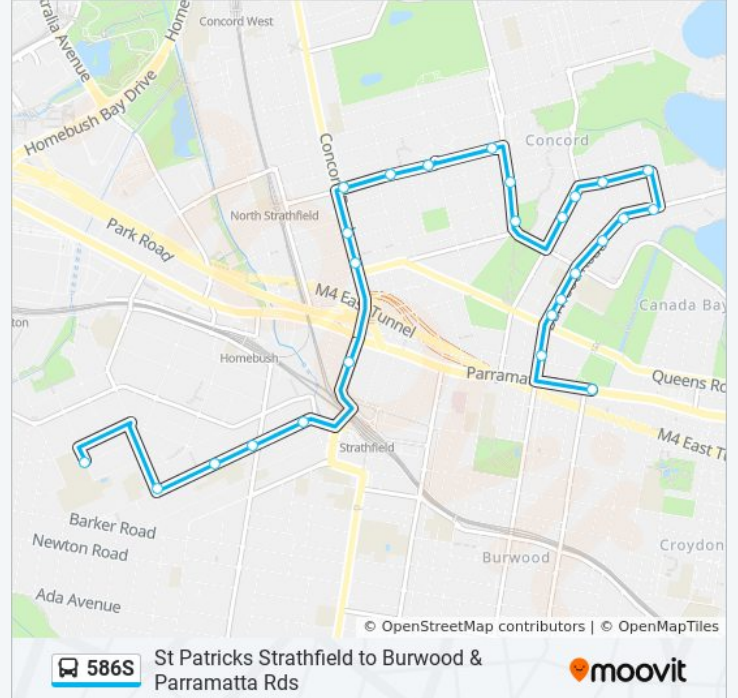

 586S

St Patricks Strathfield to Burwood & Parramatta Rds

Get The App

The 586S bus line St Patricks Strathfield to Burwood & Parramatta Rds has one route. For regular weekdays, their operation hours are:

(1) Concord Oval, Parramatta Rd: 3:40 PM

Use the Moovit App to find the closest 586S bus station near you and find out when is the next 586S bus arriving.

Direction: Concord Oval, Parramatta Rd

26 stops

[VIEW LINE SCHEDULE](#)

586S bus Info

Direction: Concord Oval, Parramatta Rd

Stops: 26

Trip Duration: 29 min

Line Summary:

Burwood Rd at Crane St

Burwood Rd at Stanley St

Concord Private Hospital, Burwood Rd

Burwood Rd before Burton St

Concord Oval, Parramatta Rd

586S bus time schedules and route maps are available in an offline PDF at moovitapp.com. Use the [Moovit App](#) to see live bus times, train schedule or subway schedule, and step-by-step directions for all public transit in Sydney.