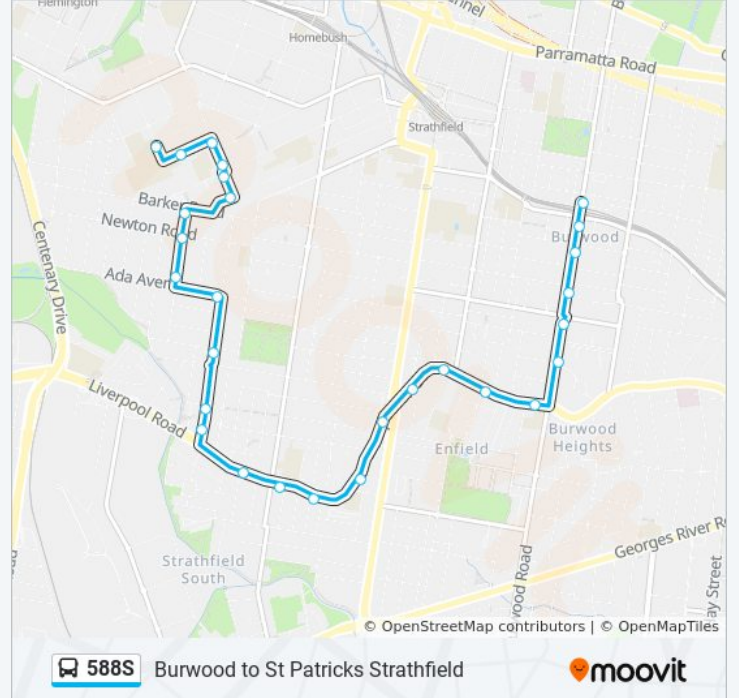

 588S

Burwood to St Patricks Strathfield

[Get The App](#)

The 588S bus line Burwood to St Patricks Strathfield has one route. For regular weekdays, their operation hours are:
 (1) St. Patricks Strathfield: 7:55 AM
 Use the Moovit App to find the closest 588S bus station near you and find out when is the next 588S bus arriving.

Direction: St. Patricks Strathfield

28 stops

[VIEW LINE SCHEDULE](#)

- Burwood Station, Burwood Rd, Stand H
- Burwood Station, Burwood Rd, Stand F
- Burwood Rd after Belmore St
- Burwood Rd at Duff St
- Burwood Rd after Ethel St
- Burwood Rd at Appian Way
- St Joseph's Primary School, Liverpool Rd
- Liverpool Rd at The Parade
- Liverpool Rd at Beaumaris St
- The Broadway, Liverpool Rd
- Liverpool Rd before Plymouth St
- Liverpool Rd before Hill St
- Liverpool Rd at Frances Ave
- Liverpool Rd opp Strathfield South Public School
- Liverpool Rd at Brooklyn St
- Wallis Ave after Liverpool Rd
- Wallis Ave at Verona St
- Wallis Ave after Augusta St
- Ada Ave at Wallis Ave
- South St after Ada Ave
- South St at Newton Rd
- South St at Barker Rd

Direction: St. Patricks Strathfield

Stops: 28

Trip Duration: 21 min

Line Summary:

Oxford Rd at Heyde Ave

Heyde Ave at Albert Rd

Dickson St after Albert Rd

Dickson St opp Inveresk Park

Merley Rd before Francis St

St Patrick's College, Francis St, Stand D

588S bus time schedules and route maps are available in an offline PDF at moovitapp.com. Use the [Moovit App](#) to see live bus times, train schedule or subway schedule, and step-by-step directions for all public transit in Sydney.