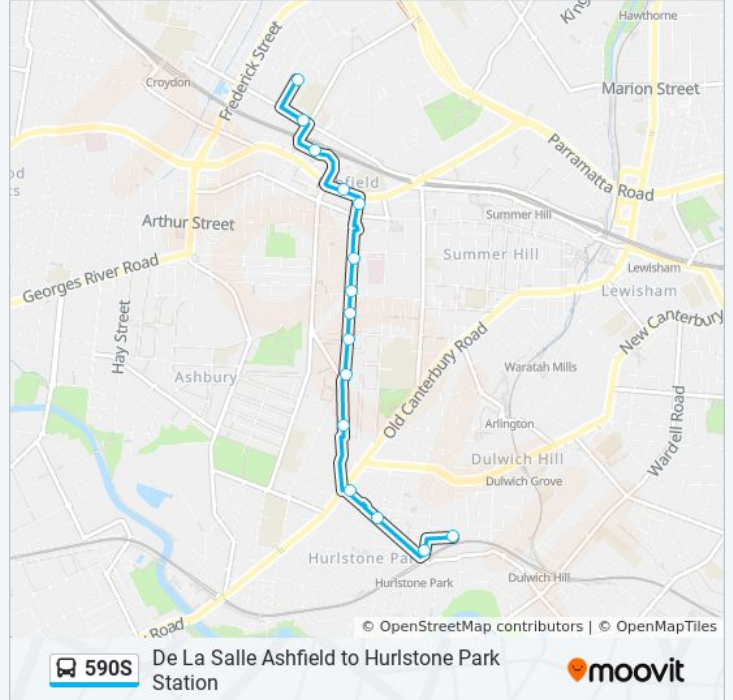

 590S

De La Salle Ashfield to Hurlstone Park Station

Get The App

The 590S bus line De La Salle Ashfield to Hurlstone Park Station has one route. For regular weekdays, their operation hours are:

(1) Hampden St and Garnet St: 3:10 PM

Use the Moovit App to find the closest 590S bus station near you and find out when is the next 590S bus arriving.

Direction: Hampden St and Garnet St

15 stops

[VIEW LINE SCHEDULE](#)

St Vincents College Ashfield, Alt St
Elizabeth St at Bland St
Ashfield Station, Brown St, Stand B
Liverpool Rd at Murrell St
Queen St after Liverpool Rd
Queen St opp Robert St
Queen St at Clissold St
Cardinal Freeman Village, Queen St
Queen St at Seaview St
Queen St opp Armstrong St
Queen St before Hanks St
Canterbury-Hurlstone Park RSL Club, Crinan St
Crinan St at Dunstaffenage St
Hurlstone Park Station, Duntroon St
Hampden St at Garnet St

590S bus Time Schedule

Hampden St and Garnet St Route Timetable:

Sunday	Not Operational
Monday	3:10 PM
Tuesday	3:10 PM
Wednesday	3:10 PM
Thursday	3:10 PM
Friday	Not Operational
Saturday	Not Operational

590S bus Info

Direction: Hampden St and Garnet St

Stops: 15

Trip Duration: 18 min

Line Summary:

590S bus time schedules and route maps are available in an offline PDF at moovitapp.com. Use the [Moovit App](#) to see live bus times, train schedule or subway schedule, and step-by-step directions for all public transit in Sydney.