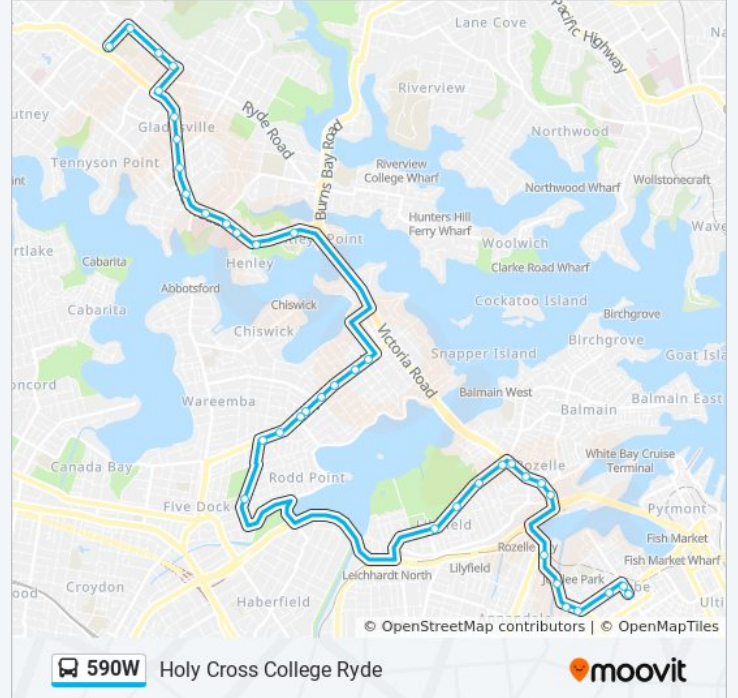

 590W

Holy Cross College Ryde

Get The App

The 590W bus line Holy Cross College Ryde has one route. For regular weekdays, their operation hours are:
 (1) Holy Cross College Ryde: 7:41 AM
 Use the Moovit App to find the closest 590W bus station near you and find out when is the next 590W bus arriving.

Direction: Holy Cross College Ryde

39 stops

[VIEW LINE SCHEDULE](#)

- Glebe Point Rd at Hereford St
- Glebe Library, Glebe Point Rd
- Wigram Rd opp Bell Lane
- Minogue Cres at Wigram Rd
- Minogue Cres opp Scotsman St
- The Crescent before Nelson St
- The Crescent at View St
- Rozelle Bay, The Crescent
- Victoria Rd opp White Bay
- Victoria Rd opp Robert St
- Victoria Rd at Evans St
- Victoria Rd before Darling St
- Darling St before Belmore St
- Balmain Rd opp Sydney College of the Arts
- Balmain Rd at Grove St
- Orange Grove Plaza, Balmain Rd
- Ingham Ave at First Ave
- Lyons Rd at Myalora St
- Lyons Rd opp Lamrock Ave
- Lyons Rd at Mons St
- Lyons Rd at Tait Lane
- Lyons Rd at Byrne Ave

Direction: Holy Cross College Ryde

Stops: 39

Trip Duration: 52 min

Line Summary:

Lyons Rd at Gipps St

Lyons Rd at Thompson St

Lyons Rd opp Tranmere St

Riverside Girls High School, Victoria Rd

Victoria Rd at Osgathorpe Rd

Monash Rd after Victoria Rd

Buffalo Rd at Owen St

Buffalo Rd opp Nelson St

Buffalo Rd before Cressy Rd

Holy Cross College, Cressy Rd

590W bus time schedules and route maps are available in an offline PDF at moovitapp.com. Use the [Moovit App](#) to see live bus times, train schedule or subway schedule, and step-by-step directions for all public transit in Sydney.