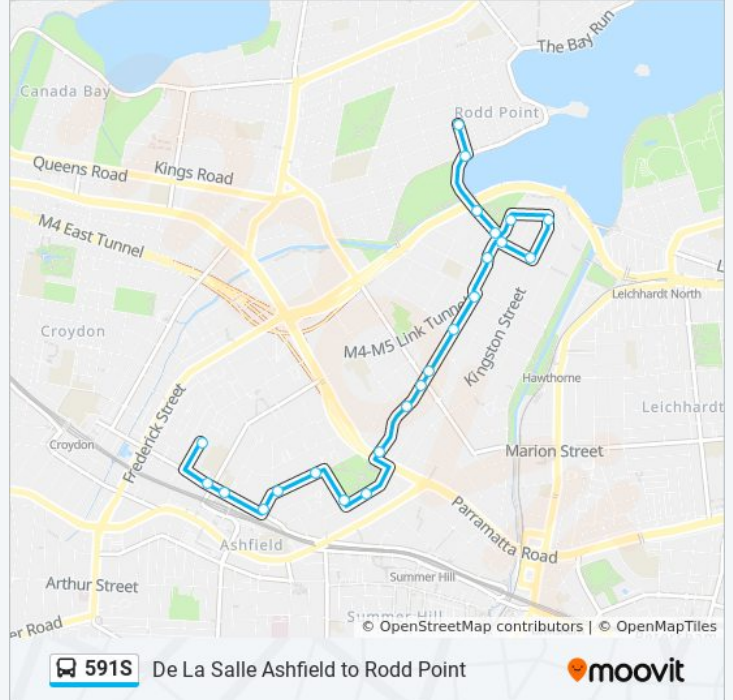

591S

De La Salle Ashfield to Rodd Point

Get The App

The 591S bus line De La Salle Ashfield to Rodd Point has one route. For regular weekdays, their operation hours are:

(1) Rodd Point: 3:10 PM

Use the Moovit App to find the closest 591S bus station near you and find out when is the next 591S bus arriving.

Direction: Rodd Point

23 stops

[VIEW LINE SCHEDULE](#)

- St Vincents College Ashfield, Alt St
- Elizabeth St at Bland St
- Elizabeth St at Charlotte St
- Orpington St at Elizabeth St
- Orpington St at Chandos St
- Orpington St opp Pembroke St
- Pembroke St at Ormond St
- Ashfield Park, Ormond St
- Dalhousie St at Parramatta Rd
- Dalhousie St opp St David's Uniting Church
- Haberfield Shops, Dalhousie St
- Haberfield Library, Dalhousie St
- Dalhousie St at Martin St
- Dalhousie St at Waratah St
- Boomerang St at Crane Ave
- Learmonth St at Boomerang St
- Learmonth St at Kingston St
- Kingston St at Crescent St
- Boomerang St opp Robson Park
- Mortley Ave opp Robson Park
- Mortley Ave before Dobroyd Pde
- Henley Marine Dr at Arthur St

591S bus Time Schedule

Rodd Point Route Timetable:

Sunday	Not Operational
Monday	3:10 PM
Tuesday	3:10 PM
Wednesday	3:10 PM
Thursday	Not Operational
Friday	Not Operational
Saturday	Not Operational

591S bus Info

Direction: Rodd Point

Stops: 23

Trip Duration: 18 min

Line Summary:

591S bus time schedules and route maps are available in an offline PDF at moovitapp.com. Use the [Moovit App](#) to see live bus times, train schedule or subway schedule, and step-by-step directions for all public transit in Sydney.