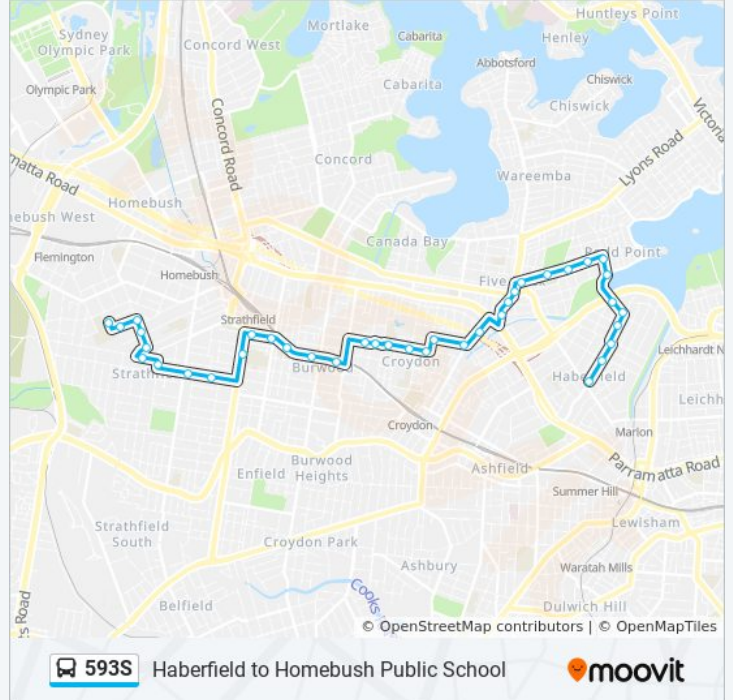

Use the Moovit App to find the closest 593S bus station near you and find out when is the next 593S bus arriving.

Direction: St. Patricks Strathfield

38 stops

[VIEW LINE SCHEDULE](#)

- Haberfield Library, Dalhousie St
- Dalhousie St at Martin St
- Dalhousie St at Waratah St
- Boomerang St at Crane Ave
- Mortley Ave opp Robson Park
- Mortley Ave before Dobroyd Pde
- Henley Marine Dr at Arthur St
- Rodd Point Shops, Arthur St
- First Ave at Heath St
- First Ave before Ingham Ave
- Domremy College, First Ave
- First Ave at Ramsay Rd
- Club Five Dock RSL, Great North Road
- Great North Rd at Murralong Ave
- Great North Rd at Harrabrook Ave
- Croydon Rd after Sunbeam Ave
- Church St after Croydon Rd
- Centenary Park, Church St
- Queen St after Robinson St
- Queen St opp Blair Park
- Queen St opp Burwood Girls High School

Direction: St. Patricks Strathfield

Stops: 38

Trip Duration: 37 min

Line Summary:

Queen St at Lucas Rd

Victoria St at Boronia Ave

Railway Pde before Burleigh St

Burwood Station, Railway Pde, Stand D

Burwood Public School, Railway Pde

Morwick St after Wentworth Rd

Morwick St before The Boulevard

Santa Sabina College, The Boulevard

Albyn Rd opp Parsons Ave

Albyn Rd at Homebush Rd

Chalmers Rd at Barker Rd

Barker Rd opp Todman Pl

Oxford Rd at Heyde Ave

Dickson St after Albert Rd

Dickson St opp Inveresk Park

Merley Rd before Francis St

St Patrick's College, Francis St, Stand D

593S bus time schedules and route maps are available in an offline PDF at moovitapp.com. Use the [Moovit App](#) to see live bus times, train schedule or subway schedule, and step-by-step directions for all public transit in Sydney.