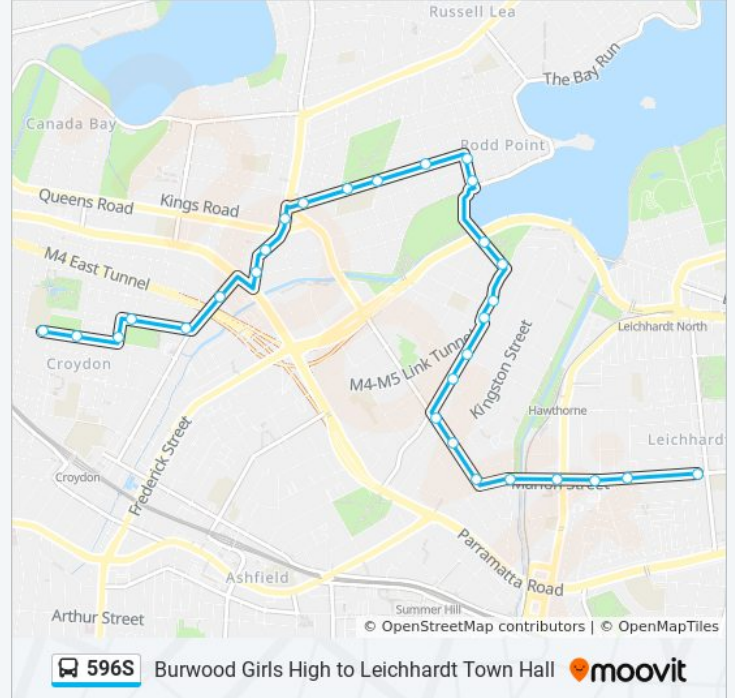

 596S

Burwood Girls High to Leichhardt Town Hall

Get The App

The 596S bus line Burwood Girls High to Leichhardt Town Hall has one route. For regular weekdays, their operation hours are:

(1) Marion St and Norton St: 3:32 PM

Use the Moovit App to find the closest 596S bus station near you and find out when is the next 596S bus arriving.

**Direction: Marion St and Norton St**

29 stops

[VIEW LINE SCHEDULE](#)

- Burwood Girls High School, Queen St
- Blair Park, Queen St
- Lang St after Queen St
- Church St opp Centenary Park
- Church St at Croydon Rd
- Croydon Rd at Dalmar St
- Great North Rd opp Harrabrook Ave
- Great North Rd at Longview St
- Great North Rd opp Club Five Dock RSL
- First Ave at Waterview St
- First Ave opp Domremy College
- First Ave at Ingham Ave
- First Ave at Heath St
- Rodd Point Shops, Arthur St
- Arthur St before Henley Marine Dr
- Mortley Ave after Dobroyd Pde
- Robson Park, Mortley Ave
- Boomerang St opp Loudon Ave
- Boomerang St at Waratah St
- Dalhousie St at Barton Ave
- St Joan of Arc Church, Dalhousie St

**596S bus Info**

**Direction:** Marion St and Norton St

**Stops:** 29

**Trip Duration:** 29 min

**Line Summary:**

Haberfield Shops, Ramsay St

Ramsay St at O'Connor St

Ramsay St before Marion St

Marion Light Rail, Marion St

Marion St opp Lambert Park

Marion St opp MarketPlace Leichhardt

Marion St at Elswick St

Marion St opp Renwick St

596S bus time schedules and route maps are available in an offline PDF at [moovitapp.com](https://moovitapp.com). Use the [Moovit App](#) to see live bus times, train schedule or subway schedule, and step-by-step directions for all public transit in Sydney.