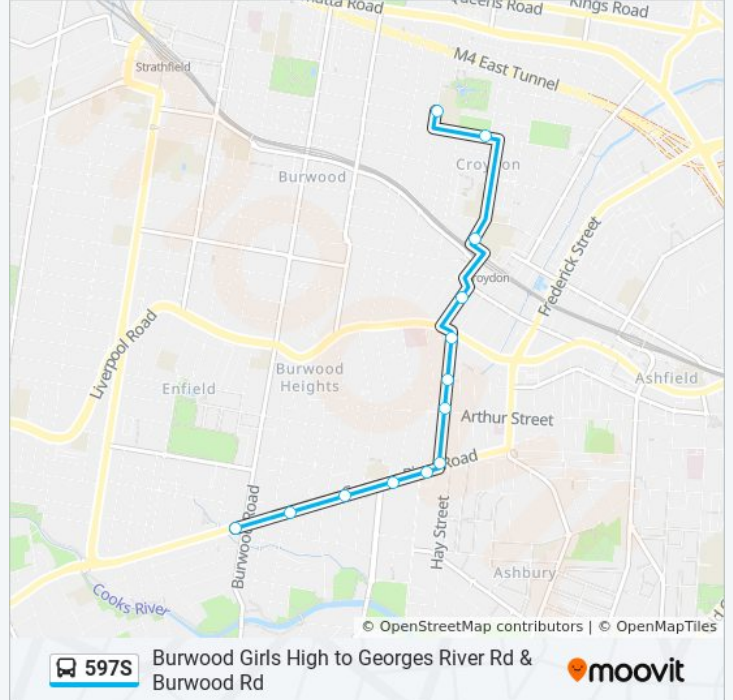

(1) Georges River Rd & Burwood Rd: 3:22 PM

Use the Moovit App to find the closest 597S bus station near you and find out when is the next 597S bus arriving.

Direction: Georges River Rd & Burwood Rd

13 stops

Greenhills St at Arthur St

Greenhills St at Georges River Rd

Georges River Rd before Croydon Ave

Georges River Rd opp Croydon Park Public School

Georges River Rd at Clyde St

Georges River Rd at Balmoral Ave

Georges River Rd after Burwood Rd

597S bus Time Schedule

Georges River Rd & Burwood Rd Route Timetable:

Sunday	Not Operational
Monday	3:22 PM
Tuesday	3:22 PM
Wednesday	3:22 PM
Thursday	3:22 PM
Friday	Not Operational
Saturday	Not Operational

597S bus Info

Direction: Georges River Rd & Burwood Rd

Stops: 13

Trip Duration: 16 min

Line Summary:

597S bus time schedules and route maps are available in an offline PDF at moovitapp.com. Use the [Moovit App](#) to see live bus times, train schedule or subway schedule, and step-by-step directions for all public transit in Sydney.