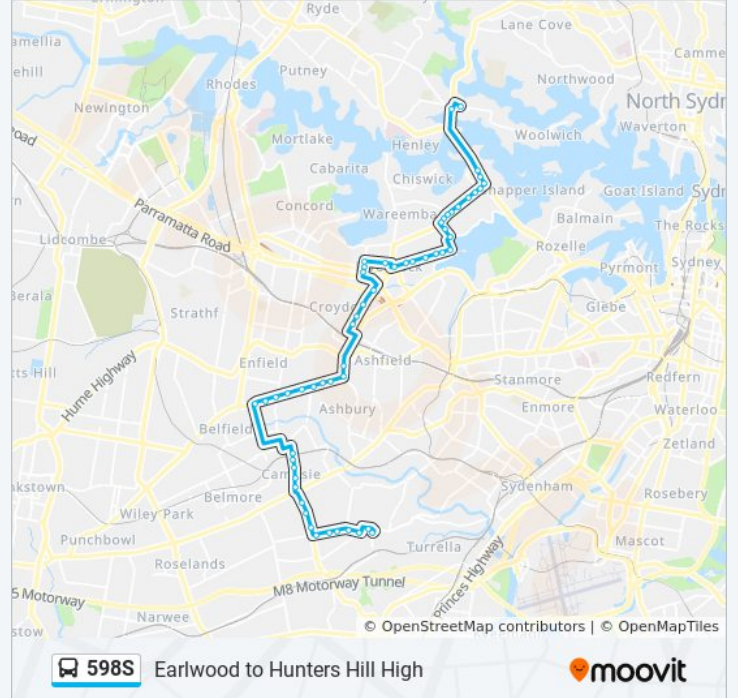

Georges River Rd at Holborow St

Milton St opp Blackwood Ave

Milton St opp Somerville Ave

Croydon Rd after Anthony St

Croydon Rd opp Hunt St

Croydon Rd after Queen St

Croydon Rd at Dalmar St

Harris Rd before Queens Rd

Harris Rd at Kings Rd

Harris Rd opp Garfield St

Garfield St at West St

First Ave at Waterview St

First Ave opp Domremy College

First Ave at Ingham Ave

First Ave at Heath St

Rodd Point Shops, First Ave

First Ave at Princess Ave

First Ave opp Hood Ave

Henley Marine Dr at Brent St

Brent St opp Undine St

Lyons Rd at Mons St

Lyons Rd at Tait Lane

Lyons Rd before Hampden Rd

Lyons Rd at Byrne Ave

Lyons Rd at Gipps St

Lyons Rd at Thompson St

Lyons Rd opp Tranmere St

Lyons Rd after Bayswater St

Victoria Rd after Lyons Rd

Victoria Rd at Tavistock St

Victoria Rd before Westbourne St

Burns Bay Rd at Gladesville Rd

Hunters Hill High School, The Avenue