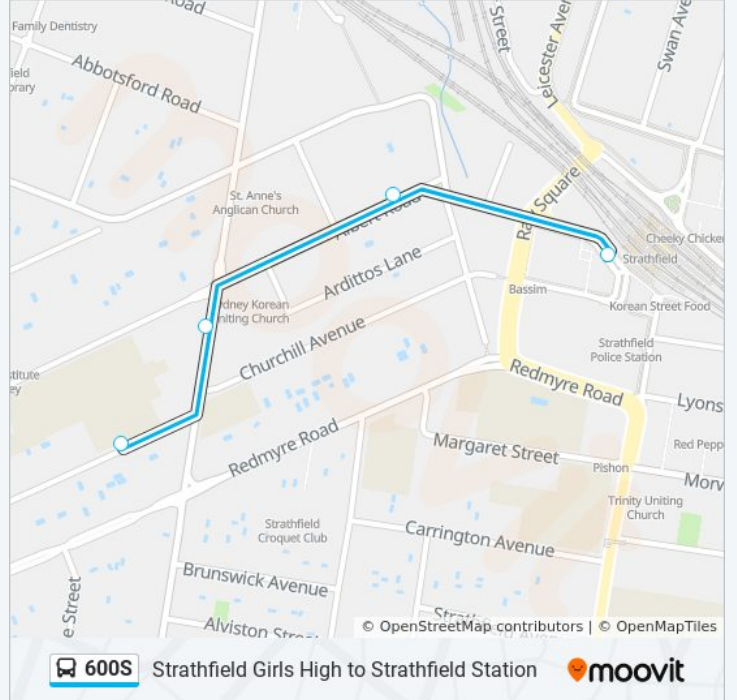

600S

Strathfield Girls High to Strathfield Station

Get The App

The 600S bus line Strathfield Girls High to Strathfield Station has one route. For regular weekdays, their operation hours are:

(1) Strathfield Stn (Sth Side): 3:15 PM - 3:17 PM

Use the Moovit App to find the closest 600S bus station near you and find out when is the next 600S bus arriving.

Direction: Strathfield Stn (Sth Side)

4 stops

[VIEW LINE SCHEDULE](#)

Strathfield Girls High School, Oxford Rd, Stand C

Homebush Rd at Albert Rd

Albert Rd before Elva St

Strathfield Station, Albert Rd, Stand H

600S bus Time Schedule

Strathfield Stn (Sth Side) Route Timetable:

Sunday	Not Operational
Monday	3:15 PM - 3:17 PM
Tuesday	2:50 PM
Wednesday	3:15 PM - 3:17 PM
Thursday	3:15 PM - 3:17 PM
Friday	Not Operational
Saturday	Not Operational

600S bus Info

Direction: Strathfield Stn (Sth Side)

Stops: 4

Trip Duration: 7 min

Line Summary:

600S bus time schedules and route maps are available in an offline PDF at moovitapp.com. Use the [Moovit App](#) to see live bus times, train schedule or subway schedule, and step-by-step directions for all public transit in Sydney.