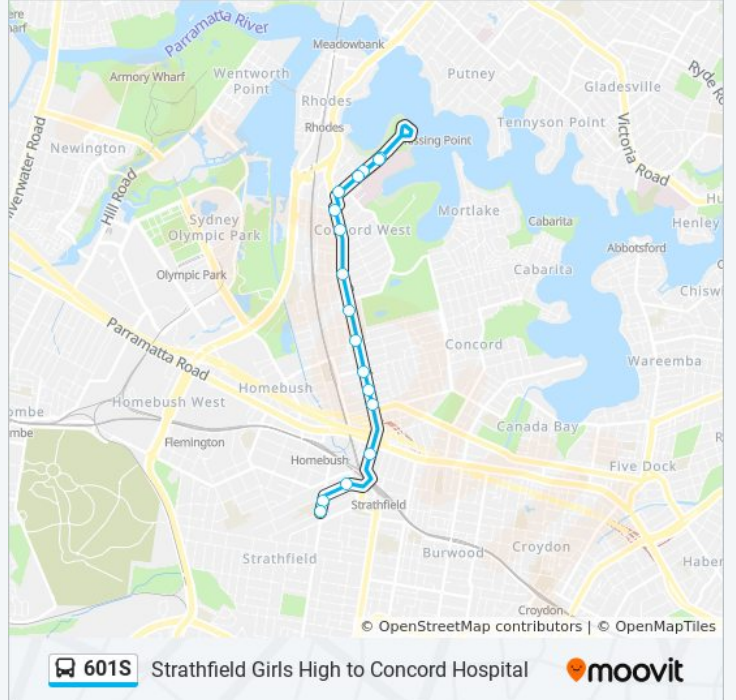

Use the Moovit App to find the closest 601S bus station near you and find out when is the next 601S bus arriving.

Direction: Concord Hospital

16 stops

[VIEW LINE SCHEDULE](#)

Strathfield Girls High School, Oxford Rd, Stand A

Concord Rd after Hillier St

Concord Rd before Victoria Ave

Concord Rd at Coonong Rd

Concord Rd at Wallaroy St

Hospital Rd opp Nullawarra Ave

Hospital Rd opp Concord Hospital Gate 3

Concord Hospital Gate 3, Hospital Rd

Concord Hospital Gate 1, Hospital Rd, Stand B

601S bus Time Schedule

Concord Hospital Route Timetable:

Sunday	Not Operational
Monday	3:15 PM
Tuesday	2:52 PM
Wednesday	3:15 PM
Thursday	3:15 PM
Friday	Not Operational
Saturday	Not Operational

601S bus Info

Direction: Concord Hospital

Stops: 16

Trip Duration: 15 min

Line Summary:

601S bus time schedules and route maps are available in an offline PDF at moovitapp.com. Use the [Moovit App](#) to see live bus times, train schedule or subway schedule, and step-by-step directions for all public transit in Sydney.