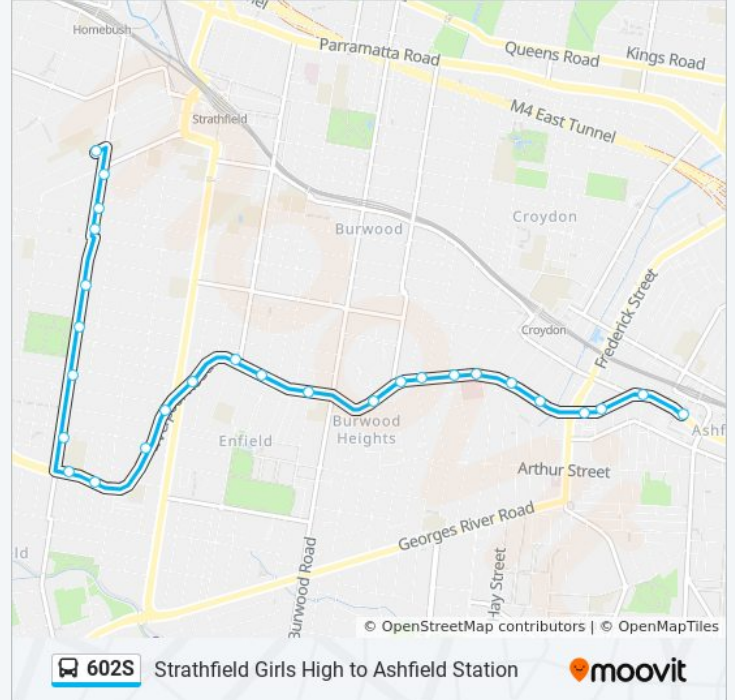

Use the Moovit App to find the closest 602S bus station near you and find out when is the next 602S bus arriving.

Direction: Ashfield (Liverpool Rd)

27 stops

[VIEW LINE SCHEDULE](#)

- Strathfield Girls High School, Oxford Rd, Stand B
- Homebush Rd after Redmyre Rd
- Homebush Rd after Alviston St
- Homebush Rd before Albyn Rd
- Homebush Rd opp Birnam Gr
- Homebush Rd opp Strathfield Park
- Homebush Rd at Hunter St
- Homebush Rd after High St
- Strathfield South Public School, Hume Hwy
- Liverpool Rd at Eve St
- Liverpool Rd before High St
- Liverpool Rd at Mintaro Ave
- The Broadway, Liverpool Rd
- Liverpool Rd at Wentworth Rd
- Liverpool Rd at Lindsay St
- Liverpool Rd opp St Joseph's Primary School
- Liverpool Rd opp Kelso St
- Liverpool Rd after Weldon St
- Liverpool Rd at Devonshire St
- Liverpool Rd opp Brighton St
- Liverpool Rd at Malvern Ave

602S bus Time Schedule

Ashfield (Liverpool Rd) Route Timetable:

Sunday	Not Operational
Monday	3:17 PM
Tuesday	2:50 PM
Wednesday	3:17 PM
Thursday	3:17 PM
Friday	Not Operational
Saturday	Not Operational

602S bus Info

Direction: Ashfield (Liverpool Rd)

Stops: 27

Trip Duration: 18 min

Line Summary:

Liverpool Rd at Edwin St

Liverpool Rd at Wetherill St

Liverpool Rd opp Ashfield RSL

Liverpool Rd opp Lapish Ave

Liverpool Rd at Cavill Ave

Ashfield Station, Liverpool Rd, Stand F

602S bus time schedules and route maps are available in an offline PDF at moovitapp.com. Use the [Moovit App](#) to see live bus times, train schedule or subway schedule, and step-by-step directions for all public transit in Sydney.