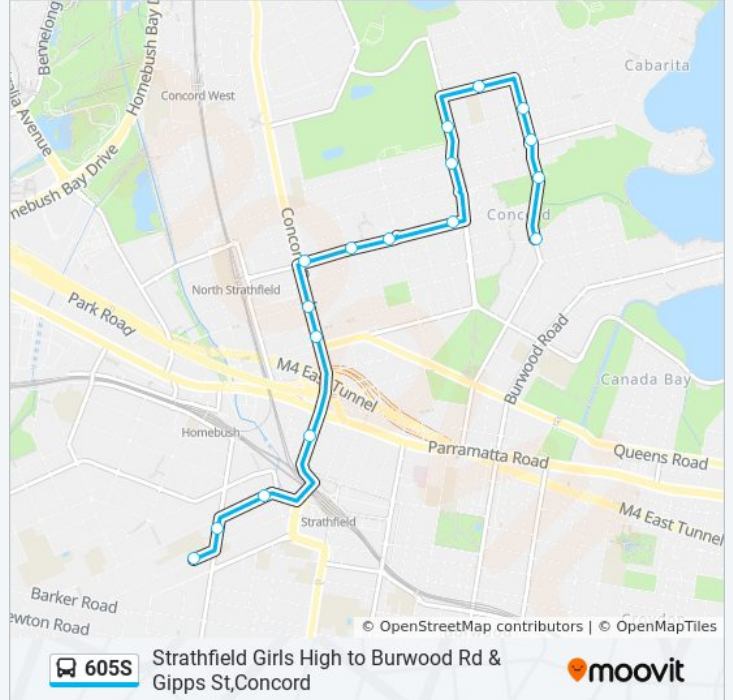

 **605S**

Strathfield Girls High to Burwood Rd & Gipps St, Concord

Get The App

The 605S bus line Strathfield Girls High to Burwood Rd & Gipps St, Concord has one route. For regular weekdays, their operation hours are:

### Direction: Ian Pde and Greenlees Pk

17 stops

[VIEW LINE SCHEDULE](#)

Strathfield Girls High School, Oxford Rd, Stand D

Homebush Rd at Albert Rd

Albert Rd before Elva St

Leicester Ave before Parramatta Rd

Brays Rd opp Noble St

Frederick St at Archer St

Cabarita Junction, Frederick St

Massey Park Golf Club, Ian Pde

Ian Pde opp Greenlees Park

### 605S bus Info

**Direction:** Ian Pde and Greenlees Pk

**Stops:** 17

**Trip Duration:** 16 min

**Line Summary:**

605S bus time schedules and route maps are available in an offline PDF at [moovitapp.com](https://moovitapp.com). Use the [Moovit App](#) to see live bus times, train schedule or subway schedule, and step-by-step directions for all public transit in Sydney.