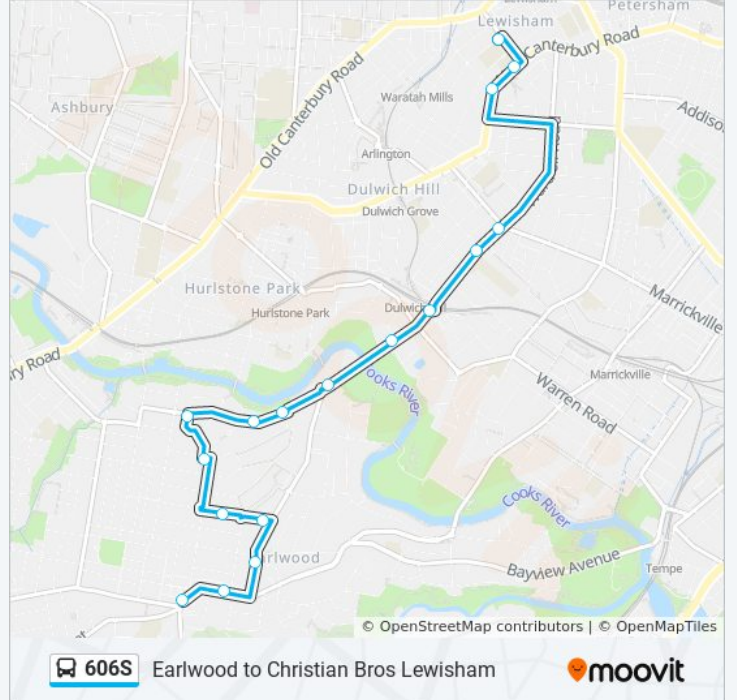

 606S

Earlwood to Christian Bros Lewisham

Get The App

The 606S bus line Earlwood to Christian Bros Lewisham has one route. For regular weekdays, their operation hours are:

(1) Christian Bros Lewisham: 7:52 AM

Use the Moovit App to find the closest 606S bus station near you and find out when is the next 606S bus arriving.

Direction: Christian Bros Lewisham

17 stops

[VIEW LINE SCHEDULE](#)

Earlwood Shops, Homer St, Stand C
Homer St opp Our Lady of Lourdes Church
Wardell Rd opp Watkin Ave
Fricourt Ave after Wardell Rd
Fricourt Ave after Collingwood Ave
Prince Edward Ave at Earlwood Ave
Dellwood Ave at Permanent Ave
Permanent Ave opp Lovat Ave
Permanent Ave opp Prince Edward Ave
Wardell Rd after Riverview Rd
Wardell Rd at Riverside Cres
Dulwich Hill Station, Wardell Rd
Wardell Rd at Beach Rd
Wardell Rd at Marrickville Rd
New Canterbury Rd at Eltham St
Lewisham Public School, New Canterbury Rd
Christian Brothers' High School, Denison Rd

606S bus Time Schedule

Christian Bros Lewisham Route Timetable:

Sunday	Not Operational
Monday	7:52 AM
Tuesday	7:52 AM
Wednesday	7:52 AM
Thursday	7:52 AM
Friday	Not Operational
Saturday	Not Operational

606S bus Info

Direction: Christian Bros Lewisham

Stops: 17

Trip Duration: 25 min

Line Summary:

606S bus time schedules and route maps are available in an offline PDF at moovitapp.com. Use the [Moovit App](#) to see live bus times, train schedule or subway schedule, and step-by-step directions for all public transit in Sydney.