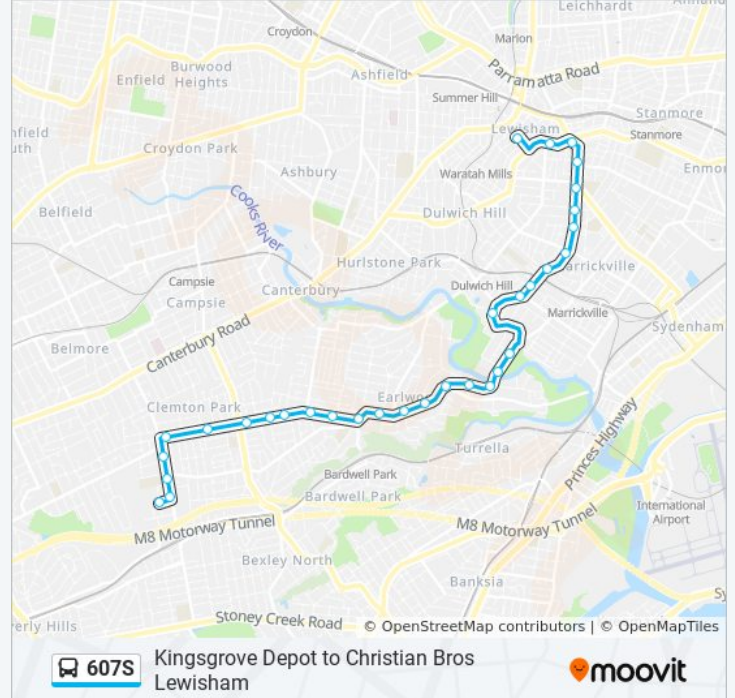

Beauchamp St opp Marrickville West Primary School

Livingstone Rd opp Moncur St

Parish of Saint Nicholas, Livingstone Rd

Livingstone Rd opp St Brigid's Church

Livingstone Rd at Enfield St

Livingstone Rd at Pile St

Marrickville Park, Livingstone Rd

Livingstone Rd at Morgan St

Livingstone Rd before New Canterbury Rd

New Canterbury Rd before Wardell Rd

Christian Brothers' High School, Denison Rd

607S bus time schedules and route maps are available in an offline PDF at moovitapp.com. Use the [Moovit App](#) to see live bus times, train schedule or subway schedule, and step-by-step directions for all public transit in Sydney.

[About Moovit](#) • [MaaS Solutions](#) • [Supported Countries](#) • [Mooviter Community](#)

© 2024 Moovit - All Rights Reserved

Check Live Arrival Times